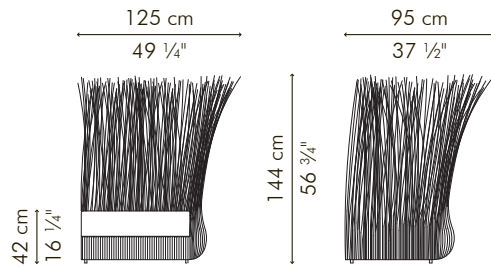

SOFA SECTIONS

🏠 rattan, nylon, steel

SOFA, section center

INDOOR

26 kg / 57 lbs

33 kg / 73 lbs

0.97 m³

SEAT 1.50 m / 1.65 yds

PILLOWS 1 pcs 51 x 51 cm / 20" x 20"
0.60 m / 0.65 yds

1 pcs 46 x 36 cm / 18" x 14"
0.55 m / 0.60 yds

INDOOR rattan, nylon, steel

SYD-N-2456-UF

Natural

Picasso Dark Gray

SOFA, section long left

INDOOR

47.5 kg / 105 lbs

57.5 kg / 128 lbs

1.58 m³

SEAT 2.10 m / 2.30 yds

PILLOWS 3 pcs 51 x 51 cm / 20" x 20"
1.80 m / 1.95 yds

2 pcs 46 x 36 cm / 18" x 14"
1.10 m / 1.20 yds

INDOOR rattan, nylon, steel

SYDL-N-4956-UF

Natural

Picasso Dark Gray

SOFA, section long right

INDOOR

 47.5 kg / 105 lbs

 57.5 kg / 128 lbs

 1.58 m³

 SEAT 2.10 m / 2.30 yds