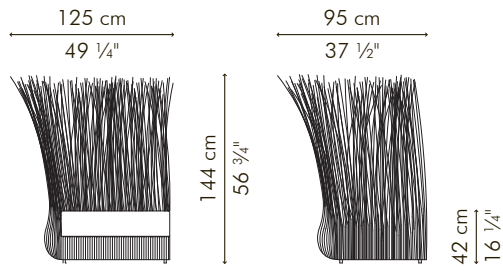

PILLOWS 1 pcs 51 x 51 cm / 20" x 20"
0.60 m / 0.65 yds

1 pcs 46 x 36 cm / 18" x 14"
0.55 m / 0.60 yds

INDOOR rattan, nylon, steel

SYD-N-2456-UF

Natural

Picasso Dark Gray

SOFA, section long left

INDOOR

47.5 kg / 105 lbs

57.5 kg / 128 lbs

1.58 m³

SEAT 2.10 m / 2.30 yds

PILLOWS 3 pcs 51 x 51 cm / 20" x 20"
1.80 m / 1.95 yds

2 pcs 46 x 36 cm / 18" x 14"
1.10 m / 1.20 yds

INDOOR rattan, nylon, steel

SYDL-N-4956-UF

Natural

Picasso Dark Gray

SOFA, section long right

INDOOR

 47.5 kg / 105 lbs

 57.5 kg / 128 lbs

 1.58 m³

 SEAT 2.10 m / 2.30 yds

 PILLOWS 3 pcs 51 x 51 cm / 20" x 20"
1.80 m / 1.95 yds

2 pcs 46 x 36 cm / 18" x 14"
1.10 m / 1.20 yds

INDOOR rattan, nylon, steel

SYDR-N-4956-UF

Natural

 Picasso Dark Gray

SOFA, section short

INDOOR