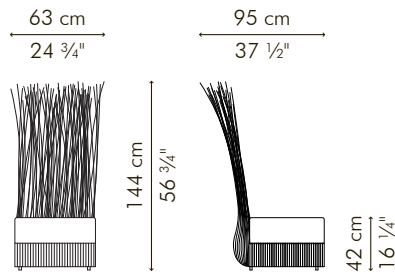

SOFA SECTIONS

🏠 rattan, nylon, steel

SOFA, section center

INDOOR

26 kg / 57 lbs

33 kg / 73 lbs

0.97 m³

SEAT 1.50 m / 1.65 yds

PILLOWS 1 pcs 51 x 51 cm / 20" x 20"
0.60 m / 0.65 yds

1 pcs 46 x 36 cm / 18" x 14"
0.55 m / 0.60 yds

INDOOR rattan, nylon, steel

SYD-N-2456-UF

Natural

Picasso Dark Gray

SOFA, section long left

INDOOR

47.5 kg / 105 lbs

57.5 kg / 128 lbs

1.58 m³

SEAT 2.10 m / 2.30 yds

PILLOWS 3 pcs 51 x 51 cm / 20" x 20"
1.80 m / 1.95 yds

2 pcs 46 x 36 cm / 18" x 14"
1.10 m / 1.20 yds

INDOOR rattan, nylon, steel

SYDL-N-4956-UF

Natural

Picasso Dark Gray

SOFA, section long right

INDOOR

 47.5 kg / 105 lbs

 57.5 kg / 128 lbs

 1.58 m³

 SEAT 2.10 m / 2.30 yds