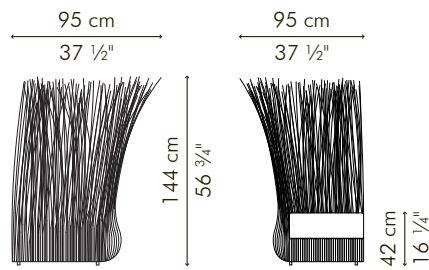

Natural

Picasso Dark Gray

SOFA, section long right

INDOOR

 47.5 kg / 105 lbs

 57.5 kg / 128 lbs

 1.58 m³

 SEAT 2.10 m / 2.30 yds

 PILLOWS 3 pcs 51 x 51 cm / 20" x 20"
1.80 m / 1.95 yds

2 pcs 46 x 36 cm / 18" x 14"
1.10 m / 1.20 yds

INDOOR rattan, nylon, steel

SYDR-N-4956-UF

Natural

 Picasso Dark Gray

SOFA, section short

INDOOR