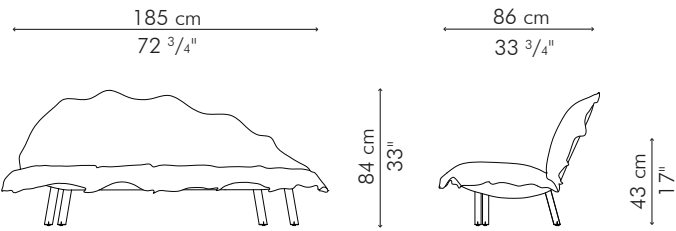

SOFA

INDOOR

 25.5 kg / 56 lbs

 46.5 kg / 102.5 lbs

 2.358 m³

INDOOR velvet, wood, steel

SSG-G-7233