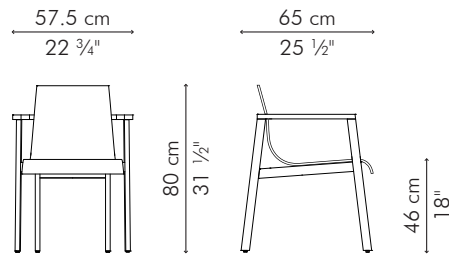

ANNIKA

KENETHCOBONPUE

SIDE CHAIR
ARMCHAIR

🏠 maple, polyester fabric

ARMCHAIR

INDOOR

INDOOR maple and polyester fabric

Brown