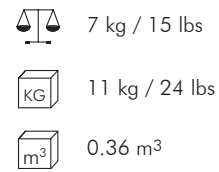

ANNIKA

KENETHCOBONPUE

SIDE CHAIR
ARMCHAIR

🏠 maple, polyester fabric

ARMCHAIR

INDOOR

INDOOR maple and polyester fabric

Brown