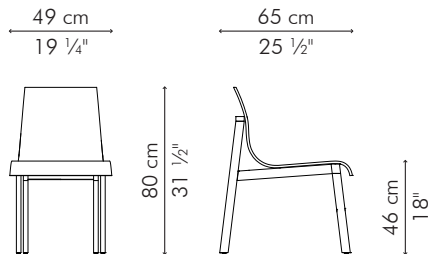

SIDE CHAIR

INDOOR

INDOOR maple and polyester fabric

Brown

SCAK-B-1831UF

Dark Brown

SCAK-DB-1831UF