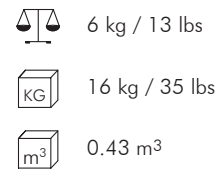

ACAK-B-2131UF

Dark Brown

ACAK-DB-2131UF

SIDE CHAIR

INDOOR

INDOOR maple and polyester fabric

Brown

SCAK-B-1831UF