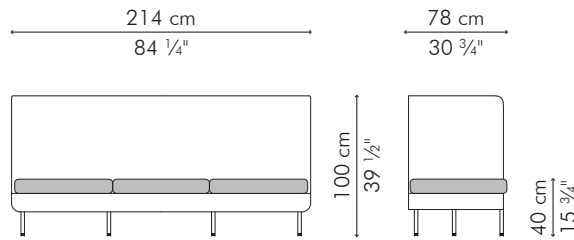

CABARET

SOFA, highback

INDOOR

OUTDOOR

	43.5 kg / 96 lbs	43.5 kg / 96 lbs
	54.5 kg / 120 lbs	54.5 kg / 120 lbs
	2.54 m³	2.54 m³
	SEAT 4.35 m / 4.75 yds	
	BACKREST 2.26 m / 2.50 yds	
	PILLOWS 2 pcs 49 x 33 cm / 19" x 13"	
		1.20 m / 1.30 yds
		2 pcs 43 x 43 cm / 17" x 17"
		1.00 m / 1.09 yds

INDOOR polyester fabric, urethane foam, steel, stainless steel