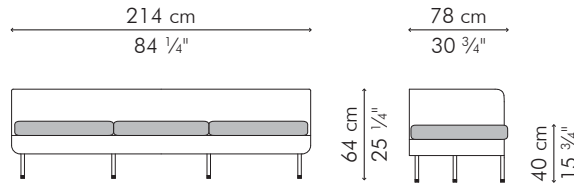

	43.5 kg / 96 lbs	43.5 kg / 96 lbs
	54.5 kg / 120 lbs	54.5 kg / 120 lbs
	2.54 m ³	2.54 m ³
	SEAT 4.35 m / 4.75 yds	
	BACKREST 2.26 m / 2.50 yds	
	PILLOWS 2 pcs 49 x 33 cm / 19" x 13"	
		1.20 m / 1.30 yds
		2 pcs 43 x 43 cm / 17" x 17"
		1.00 m / 1.09 yds

SCB-PG-8439OD-UF1

- Spectrum Dove
- Spectrum Daffodil
- Spectrum Graphite
- Canvas Foster Metallic

CABARET

SOFA, lowback

INDOOR

OUTDOOR

	39 kg / 86 lbs	39 kg / 86 lbs
	50 kg / 110 lbs	50 kg / 110 lbs
	1.22 m ³	1.22 m ³
	SEAT 4.35 m / 4.75 yds	
	BACKREST 2.26 m / 2.50 yds	
	PILLOWS 2 pcs 49 x 33 cm / 19" x 13"	1.20 m / 1.30 yds
	2 pcs 43 x 43 cm / 17" x 17"	1.00 m / 1.09 yds