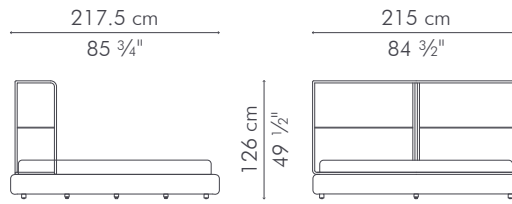

1.00 m³

3 boxes

Mattress size:

203 cm L x 193 cm W x 20-30 cm H
(80" L x 76" W x 8-12" H)

INDOOR polyester fabric, wood, steel

Charcoal Gray

BCBK-CG-8249

Sand

3 boxes

Mattress size:

203 cm L x 152.5 cm W x 20-30 cm H
(80" L x 60" W x 8-12" H)

INDOOR polyester fabric, wood, steel

Charcoal Gray

BCBK-CG-6649

Sand

BCBK-SN-6649

Plum

BCBK-P-6649

BED, European Extra king

INDOOR

 81.5 kg / 180 lbs

 100.5 kg / 222 lbs

 1.00 m³

 3 boxes

Mattress size:

200 cm L x 200 cm W x 20-30 cm H
(78 3/4" L x 78 3/4" W x 8-12" H)

INDOOR polyester fabric, wood, steel

Charcoal Gray

BCBXK-CG-8449

Sand

BCBXK-SN-8449

Plum