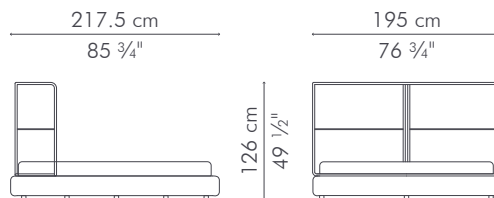

3 boxes

Mattress size:

203 cm L x 152.5 cm W x 20-30 cm H
(80" L x 60" W x 8-12" H)

INDOOR polyester fabric, wood, steel

Charcoal Gray

BCBK-CG-6649

Sand

BCBK-SN-6649

Mattress size:

200 cm L x 200 cm W x 20-30 cm H
(78 3/4" L x 78 3/4" W x 8-12" H)

INDOOR polyester fabric, wood, steel

Charcoal Gray

BCBXK-CG-8449

Sand

BCBXK-SN-8449

Plum

BCBXK-P-8449

BED, European king

INDOOR

 78 kg / 172 lbs

 94.5 kg / 208 lbs

 1.00 m³

 3 boxes

Mattress size:

200 cm L x 180 cm W x 20-30 cm H
(78 3/4" L x 70 3/4" W x 8-12" H)

INDOOR polyester fabric, wood, steel

Charcoal Gray

BCBK-CG-7649

Sand

BCBK-SN-7649

Plum

BCBK-P-7649