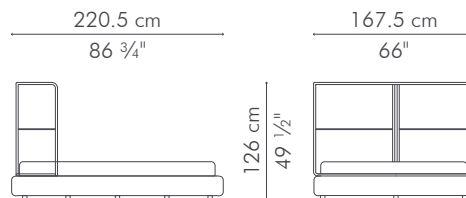

1.00 m³

3 boxes

Mattress size:

203 cm L x 193 cm W x 20-30 cm H
(80" L x 76" W x 8-12" H)

INDOOR polyester fabric, wood, steel

Charcoal Gray

BCBK-CG-8249

Sand

BCBK-SN-8249

Plum

BCBK-P-8249

BED, American queen

INDOOR

73.5 kg / 162 lbs

90.5 kg / 200 lbs

0.90 m³

3 boxes

Mattress size:

203 cm L x 152.5 cm W x 20-30 cm H
(80" L x 60" W x 8-12" H)

INDOOR polyester fabric, wood, steel

Charcoal Gray

BCBK-CG-6649

Sand

BCBK-SN-6649

Mattress size:

200 cm L x 200 cm W x 20-30 cm H
(78 3/4" L x 78 3/4" W x 8-12" H)

INDOOR polyester fabric, wood, steel

Charcoal Gray

BCBXK-CG-8449

Sand

BCBXK-SN-8449

Plum