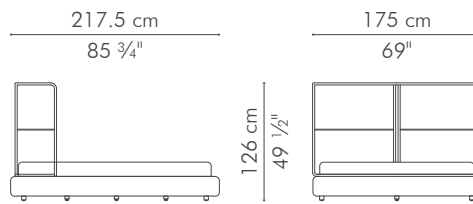

Mattress size:

200 cm L x 200 cm W x 20-30 cm H
(78 3/4" L x 78 3/4" W x 8-12" H)

INDOOR polyester fabric, wood, steel

Charcoal Gray

BCBXK-CG-8449

Sand

BCBXK-SN-8449

Plum

BCBXK-P-8449

BED, European king

INDOOR

 78 kg / 172 lbs

 94.5 kg / 208 lbs

 1.00 m³

 3 boxes

Mattress size:

200 cm L x 180 cm W x 20-30 cm H
(78 3/4" L x 70 3/4" W x 8-12" H)

INDOOR polyester fabric, wood, steel

Charcoal Gray

BCBK-CG-7649

Sand

BCBK-SN-7649

Plum

BCBK-P-7649

BED, European queen

INDOOR

 74.5 kg / 164 lbs

 91 kg / 201 lbs

 0.90 m³

 3 boxes

Mattress size:

200 cm L x 160 cm W x 20-30 cm H
(78 3/4" L x 63" W x 8-12" H)