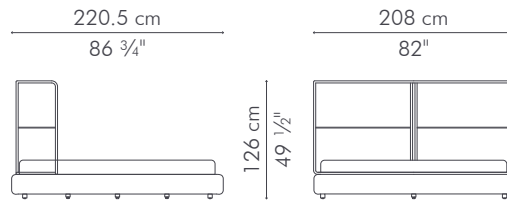

CABARET

KENETHCOBONPUE

BED

🏠 polyester fabric, wood, steel

BED, American king

INDOOR

80.5 kg / 178 lbs

99.5 kg / 219 lbs

1.00 m³

3 boxes

Mattress size:

203 cm L x 193 cm W x 20-30 cm H
(80" L x 76" W x 8-12" H)

INDOOR polyester fabric, wood, steel

Charcoal Gray

BCBK-CG-8249

Sand

3 boxes

Mattress size:

203 cm L x 152.5 cm W x 20-30 cm H
(80" L x 60" W x 8-12" H)

INDOOR polyester fabric, wood, steel

Charcoal Gray

BCBK-CG-6649

Sand

BCBK-SN-6649

Mattress size:

200 cm L x 200 cm W x 20-30 cm H
(78 3/4" L x 78 3/4" W x 8-12" H)

INDOOR polyester fabric, wood, steel

Charcoal Gray

BCBXK-CG-8449

Sand

BCBXK-SN-8449

Plum