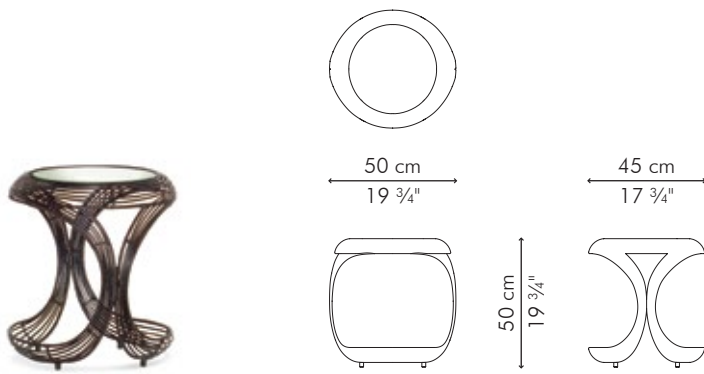

END TABLE

	INDOOR	OUTDOOR	GLASS
	3 kg / 7 lbs	5 kg / 11 lbs	1.5 kg / 3 lbs
	4 kg / 9 lbs	6 kg / 13 lbs	12.5 kg / 28 lbs
	0.14 m ³	0.13 m ³	0.03 m ³

Standard glass size:
 31.5 cm Ø x 6 mm thickness
 (12 1/2" Ø x 1/4"), frosted, swiped edge