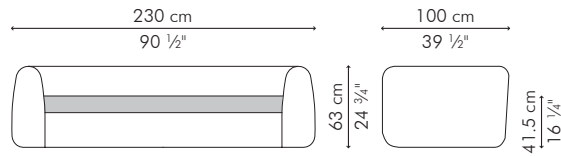

MATILDA

KENETHCOBONPUE

SOFA

rattan

polyethylene, aluminum

SOFA

INDOOR

34.5 kg / 76 lbs

42.5 kg / 94 lbs

1.61 m³

5.10 m / 5.70 yds

PILLOWS 2 pc 46 x 46 cm / 18" x 18"
1.10 m / 1.20 yds

1 pc 49 x 33 cm / 19" x 13"
0.60 m / 0.65 yds

INDOOR rattan

SMD-B-9024-UF

Brown