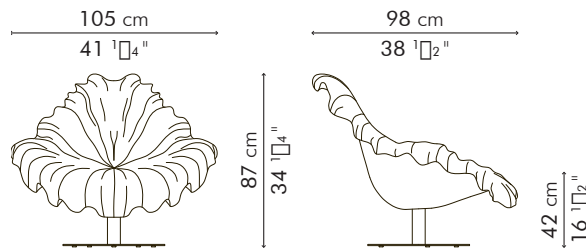

BLOOM

KENETHCOBONPUE

EASY ARMCHAIR

🏠 microfiber, fiberglass reinforced polymer, steel

EASY ARMCHAIR, swivel

INDOOR

28 kg / 62 lbs

61.5 kg / 136 lbs

1.33 m³

INDOOR microfiber, fiberglass reinforced polymer and steel

	CAEBM-MG-4134S		CAEBM-MR-4134S		CAEBM-BL-4134S
	CAEBM-LG-4134S		CAEBM-T-4134S		CAEBM-BLC-4134S
	CAEBM-Y-4134S		CAEBM-CB-4134S		