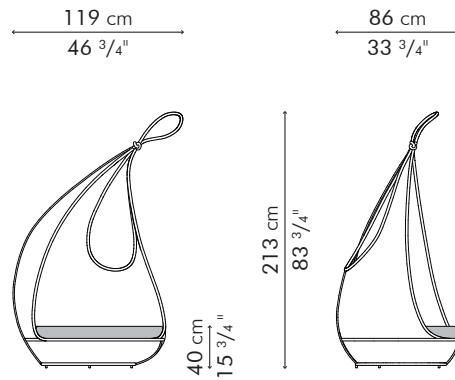

LASSO

KENETHCOBONPUE

LOUNGE CHAIR
OTTOMAN

 rattan, wood, steel

LOUNGE CHAIR

	INDOOR	OUTDOOR
	32 kg / 56 lbs	25 kg / 56 lbs
	46.5 kg / 152 lbs	39.5 kg / 152 lbs
	2.40 m³	2.40 m³
	SEAT/BACKREST PILLOWS	2.70 m / 2.95 yds 2 pcs 49 x 33 cm / 19" x 13" 1.20 m / 1.30 yds