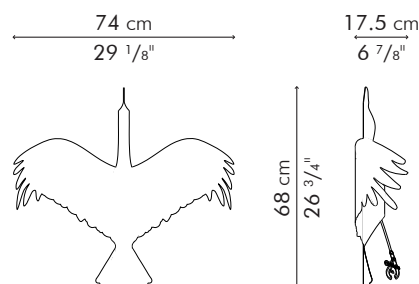

CLLS-PG-4683OD-UF

Sunbrella Spectrum Dove
 Sunbrella Action Denim

BIRD FOR LIASSO LOUNGE CHAIR

	OUTDOOR
	2.1 kg / 4.63 lbs
	3.85 kg / 8.49 lbs
	0.17 m³

OUTDOOR aluminum

ABLS-0001OD

OTTOMAN

	INDOOR	OUTDOOR
	9.32 kg / 20 lbs	7.5 kg / 16.5 lbs
	15 kg / 33 lbs	13.5 kg / 30 lbs
	0.45 m³	0.45 m³