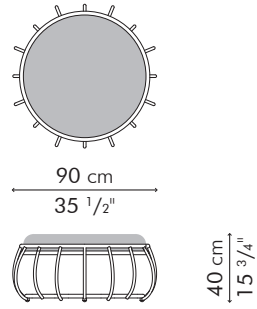

CLLS-PG-4683OD-UF

Sunbrella Spectrum Dove
 Sunbrella Action Denim

BIRD FOR LIASSO LOUNGE CHAIR

	OUTDOOR
	2.1 kg / 4.63 lbs
	3.85 kg / 8.49 lbs
	0.17 m³

OUTDOOR aluminum

ABLS-0001OD

OTTOMAN

	INDOOR	OUTDOOR
	9.32 kg / 20 lbs	7.5 kg / 16.5 lbs
	15 kg / 33 lbs	13.5 kg / 30 lbs
	0.45 m³	0.45 m³