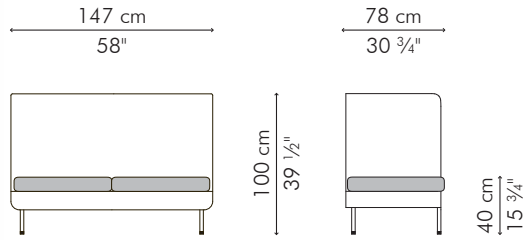

CABARET

KENETHCOBONPUE

LOVESEAT, HIGH BACK
LOVESEAT, LOW BACK

🏠 polyester fabric, urethane foam, steel, stainless steel
☀️ acrylic fabric, reticulated foam, steel, stainless steel

CABARET

LOVESEAT, highback

INDOOR

OUTDOOR

	32.5 kg / 72 lbs	32.5 kg / 72 lbs
	41.5 kg / 91 lbs	41.5 kg / 92 lbs
	1.32 m ³	1.32 m ³
	SEAT 2.88 m / 3.15 yds	
	BACKREST 1.55 m / 1.70 yds	
	PILLOWS 2 pcs 49 x 33 cm / 19" x 13"	1.20 m / 1.30 yds
	2 pcs 43 x 43 cm / 17" x 17"	1.00 m / 1.09 yds

LSCB-PG-5839OD-UF1

- Spectrum Dove
- Spectrum Daffodil
- Spectrum Graphite
- Canvas Foster Metallic

CABARET

LOVESEAT, lowback

INDOOR

OUTDOOR

	29 kg / 64 lbs	29 kg / 64 lbs
	38 kg / 84 lbs	38 kg / 84 lbs
	0.86 m ³	0.86 m ³
	SEAT 2.88 m / 3.15 yds	
	BACKREST 1.55 m / 1.70 yds	
	PILLOWS 2 pcs 49 x 33 cm / 19" x 13"	1.20 m / 1.30 yds
	2 pcs 43 x 43 cm / 17" x 17"	1.00 m / 1.09 yds