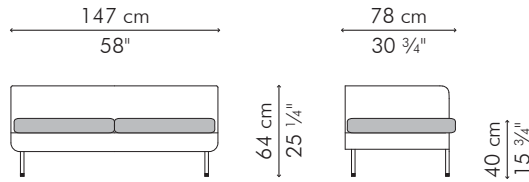

INDOOR

OUTDOOR

	32.5 kg / 72 lbs	32.5 kg / 72 lbs
	41.5 kg / 91 lbs	41.5 kg / 92 lbs
	1.32 m ³	1.32 m ³
	SEAT 2.88 m / 3.15 yds	
	BACKREST 1.55 m / 1.70 yds	
	PILLOWS 2 pcs 49 x 33 cm / 19" x 13"	1.20 m / 1.30 yds
	2 pcs 43 x 43 cm / 17" x 17"	1.00 m / 1.09 yds

LSCB-PG-5839OD-UF1

- Spectrum Dove
- Spectrum Daffodil
- Spectrum Graphite
- Canvas Foster Metallic

CABARET

LOVESEAT, lowback

INDOOR

OUTDOOR

	29 kg / 64 lbs	29 kg / 64 lbs
	38 kg / 84 lbs	38 kg / 84 lbs
	0.86 m ³	0.86 m ³
	SEAT 2.88 m / 3.15 yds	
	BACKREST 1.55 m / 1.70 yds	
	PILLOWS 2 pcs 49 x 33 cm / 19" x 13"	1.20 m / 1.30 yds
	2 pcs 43 x 43 cm / 17" x 17"	1.00 m / 1.09 yds