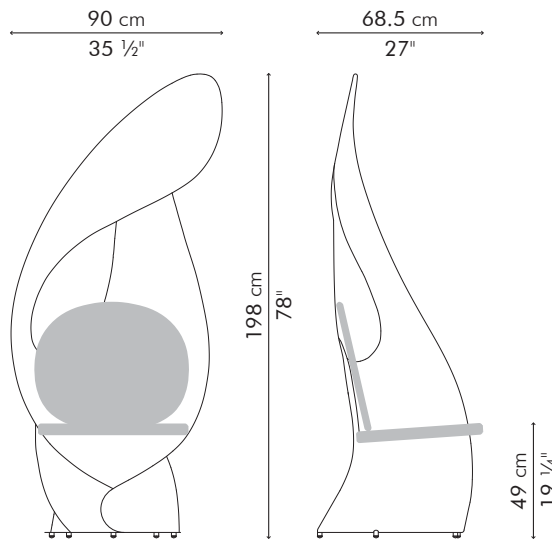

# PEACOCK

**KENETHCOBONPUE**

EASY CHAIR  
END TABLE

rattan

beech wood, steel

## EASY CHAIR

### INDOOR

-  18 kg / 40 lbs
-  28 kg / 62 lbs
-  1.34 m³
-  1.45 m / 1.60 yds