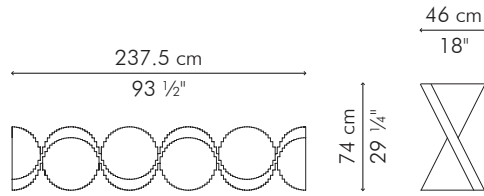

DINING TABLE, large

INDOOR

84 kg / 185 lbs

126 kg / 278 lbs

1.48 m³

GLASS

93.5 kg / 206 lbs

137 kg / 302 lbs

0.64 m³

Standard glass size:

110 cm D x 300 cm W x 12 mm thickness
(43 1/4" x 118" x 1/2"), pencil edge

INDOOR maple or walnut

Brown

TDWV-B-9329M-G

Natural Walnut

TDWV-WN-9329W-G