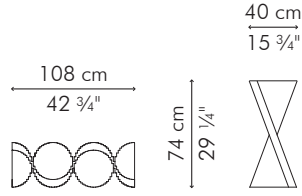

DINING TABLE, small

INDOOR

40 kg / 88 lbs

72 kg / 159 lbs

0.41 m³

GLASS

36 kg / 79 lbs

64 kg / 141 lbs

0.27 m³

Standard glass size:

80 cm D x 160 cm W x 12 mm thickness
(31 1/2" x 63" x 1/2"), pencil edge

INDOOR maple or walnut

Brown

TDWV-B-4229M-G

Natural Walnut

TDWV-WN-4229W-G