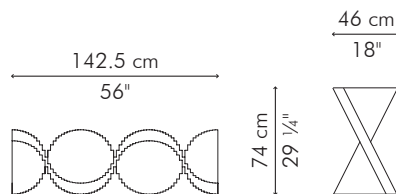

DINING TABLE, medium

INDOOR

52.5 kg / 116 lbs

82 kg / 181 lbs

0.91 m³

GLASS

56.5 kg / 125 lbs

92.5 kg / 204 lbs

0.40 m³

Standard glass size:

100 cm D x 200 cm W x 12 mm thickness
(39 1/2" x 78 3/4" x 1/2"), pencil edge

INDOOR maple or walnut

Brown

TDWV-B-5629M-G

Natural Walnut

TDWV-WN-5629W-G