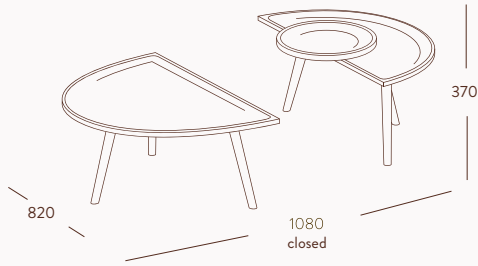

COLOMBO COFFEE / SIDE TABLE

COFFEE TABLE THAT CAN BE SEPARATED INTO TWO SIDE TABLES, ONE HALF-ELIPSE SHAPE, THE OTHER A SEMICIRCLE PROPPED WITH A ROTATING TABLE.

DESIGNER GONÇALO CAMPOS

EXTRA INFO

COLOMBO IS A SOLID COFFEE TABLE LIKE NO OTHER, DESIGNED WITH ELEGANCE AND IRREVERENCE AT HEART. ITS EGG SHAPED TOP IS COMPOSED BY TWO HALVES, WHICH CAN BE SEPARATED INTO TWO SIDE TABLES, EACH OTHER DISTINCT BY ITSELF.

ONE SIDE IN HALF ELLIPSE SHAPE AND THE OTHER IN A SEMICIRCLE PROPPED WITH A ROTATING PLATE, MAKE THIS A FUNCTIONAL PIECE WITH MULTIPLE USES. THIS UNEXPECTED MIX OF SHAPES AND FEATURES MAKE THIS TABLE A SIMPLE, PRACTICAL AND UNIQUE PIECE.

SPECIFICATIONS

ALL STRUCTURE IN SOLID WOOD.
TWO SEPARATED TABLES THAT CAN BE A WHOLE ONE.
ROTATING PLATE.

FINISHINGS

OAK FINISHED WITH LINSEED OIL & UV PROTECTION
WALNUT FINISHED WITH ACRYLIC LACQUER & UV PROTECTION

DIMENSIONS

W 1080MM H 370MM D 820MM | 0.38M³
 W 40.1" H 16.5" D 32.2"
 WEIGHT 15KG | 33.1LBS
 REF. GNC014

PACKED IN 1 VOLUME

CARE & MAINTENANCE

WEWOOD PRODUCTS ARE MADE WITH PASSION AND EXPERTISE UNDER A SERIOUS COMMITMENT TO QUALITY, **BUILT TO LAST A LIFE TIME** AND SO THEY NEED SOME MAINTENANCE CARE TO KEEP THEM IN PERFECT CONDITIONS.