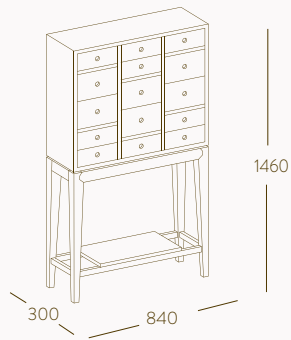

## SPECIFICATIONS

SIDEBOARD ALL IN SOLID WOOD, WALNUT OR OAK.  
NINE SMALL DRAWERS, SIX BIGGER ONES.  
SHELF IN THE BOTTOM BETWEEN THE FEET.

## DIMENSIONS

W 840MM H 1460MM D 300MM | 0.50M<sup>3</sup>  
 W 33" H 57.4" D 11.8"  
 WEIGHT 68KG | 150 LBS  
 REF. WW014

PACKED IN 2 VOLUMES:  
 STRUCTURE AND LEGS