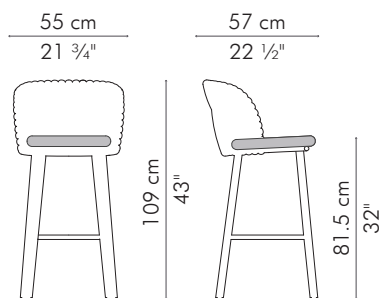

BARSTOOL, outdoor

OUTDOOR

-  8.5 kg / 19 lbs
-  16 kg / 34.5 lbs
-  0.38 m³
-  SEAT 0.60 m / 0.65 yds

OUTDOOR fabric, polyethylene, aluminum

EBEKT-AL-2143OD

 Hampton Mid Grey

EBEKT-HR-2143OD

 Canvas Spa