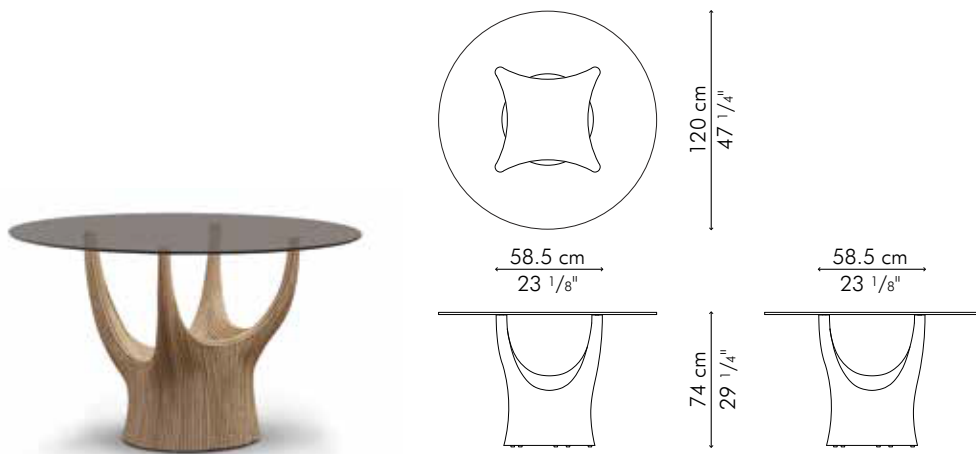

DINING TABLE, regular

INDOOR

GLASS

31 kg / 68 lbs

34 kg / 75 lbs

36.5 kg / 81 lbs

43.5 kg / 95.5 lbs

0.47 m³

0.13 m³

Standard glass size:

120 cm Ø x 12 mm thickness
(47 1/4" Ø x 1/2"), pencil edge, bronze or clear glass

INDOOR rattan, steel

DINING TABLE, large

INDOOR

GLASS

50 kg / 110 lbs

53 kg / 117 lbs

61 kg / 134 lbs

77.5 kg / 171 lbs

0.96 m³

0.21 m³

Standard glass size:

150 cm Ø x 12 mm thickness
(59" Ø x 1/2"), pencil edge, bronze or clear glass

INDOOR rattan, steel