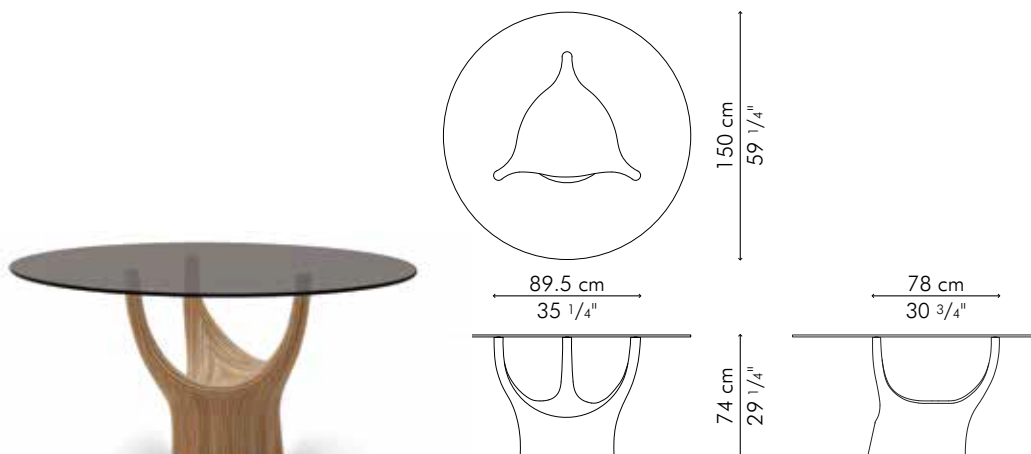

DINING TABLE, regular

INDOOR

GLASS

31 kg / 68 lbs

34 kg / 75 lbs

36.5 kg / 81 lbs

43.5 kg / 95.5 lbs

0.47 m³

0.13 m³

Standard glass size:

120 cm Ø x 12 mm thickness
(47 1/4" Ø x 1/2"), pencil edge, bronze or clear glass

INDOOR rattan, steel

DINING TABLE, large

INDOOR

GLASS

50 kg / 110 lbs

53 kg / 117 lbs

61 kg / 134 lbs

77.5 kg / 171 lbs

0.96 m³

0.21 m³

Standard glass size:

150 cm Ø x 12 mm thickness
(59" Ø x 1/2"), pencil edge, bronze or clear glass

INDOOR rattan, steel