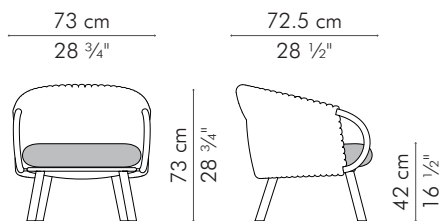

EASY ARMCHAIR

INDOOR

	13 kg / 29 lbs
	17.5 kg / 38.5 lbs
	0.46 m ³
	SEAT 0.75 m / 0.85 yds BACKREST 0.55 m / 0.60 yds

INDOOR velvet, rattan, maple, steel

CAEKT-N-2828IV

 Glow Sand

CAEKT-N-2828DP

 Sunbrella Canvas Spa

EASY ARMCHAIR, outdoor

OUTDOOR

-  13 kg / 29 lbs
-  17.5 kg / 38.5 lbs
-  0.46 m³
-  SEAT 0.75 m / 0.85 yds
BACKREST 0.55 m / 0.60 yds

OUTDOOR fabric, polyethylene, aluminum

CAKT-AL-2530OD

-  Carrion Almond
-  Hampton Mid Grey