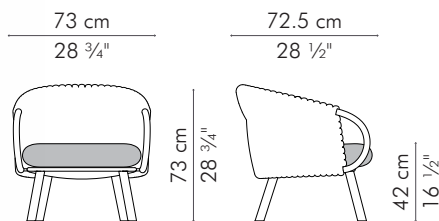

EASY ARMCHAIR

INDOOR

	13 kg / 29 lbs
	17.5 kg / 38.5 lbs
	0.46 m ³
	SEAT 0.75 m / 0.85 yds BACKREST 0.55 m / 0.60 yds

INDOOR velvet, rattan, maple, steel

CAEKT-N-2828IV

 Glow Sand

CAEKT-N-2828DP

 Sunbrella Canvas Spa

EASY ARMCHAIR, outdoor

OUTDOOR

-  13 kg / 29 lbs
-  17.5 kg / 38.5 lbs
-  0.46 m³
-  SEAT 0.75 m / 0.85 yds
BACKREST 0.55 m / 0.60 yds

OUTDOOR fabric, polyethylene, aluminum

CAKT-AL-2530OD

-  Carrion Almond
-  Hampton Mid Grey