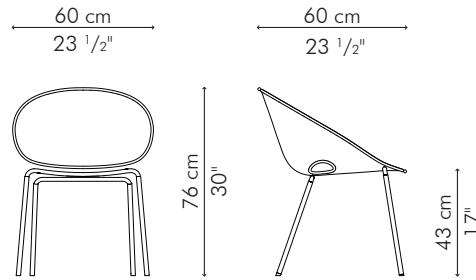

STACKING ARMCHAIR

OUTDOOR

 7.5 kg / 17 lbs

 20 kg / 44 lbs

 0.35 m³

 3

 2

OUTDOOR polyethylene, steel, stainless steel