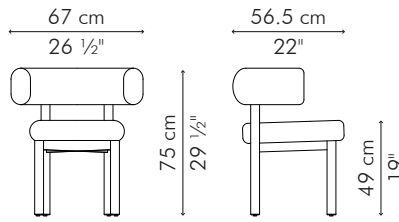

## SIDE CHAIR

### INDOOR

 8 kg / 18 lbs

 14.5 kg / 32 lbs

 0.32 m³

INDOOR fabric, foam, maple wood, steel

Khaki

Brown

CSBR-B-2629KH