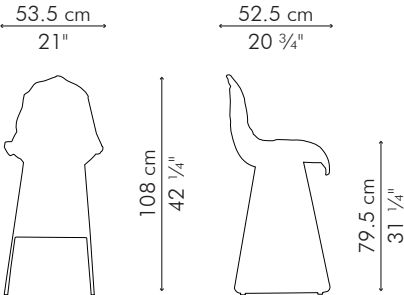

SOFA

INDOOR

- 25.5 kg / 56.5 lbs
- 45.5 kg / 100 lbs
- 2.18 m³

INDOOR velvet, polyurethane foam, wood and steel

Deep Green

SSG-G-7933

Royal Blue

SSG-RB-7933

Pebble Gray

SSG-PB-7933

Black

SSG-BL-7933

SIDE CHAIR

INDOOR

- 7 kg / 15.5 lbs
- 12.5 kg / 28 lbs
- 0.34 m³

INDOOR velvet, polyurethane foam, wood and steel

BARSTOOL

INDOOR

- 19 kg / 42 lbs
- 23 kg / 51 lbs
- 0.36 m³

INDOOR foam, fabric, stainless steel, steel

Deep Green

EBESG-2142G

Royal Blue

EBESG-2142RB