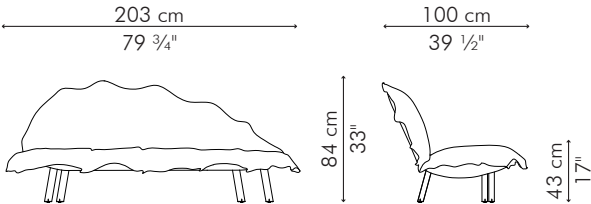

SOFA

INDOOR

- 25.5 kg / 56.5 lbs
- 45.5 kg / 100 lbs
- 2.18 m³

INDOOR velvet, polyurethane foam, wood and steel

Deep Green

SSG-G-7933

Royal Blue

SSG-RB-7933

Pebble Gray

SSG-PB-7933

Black

SSG-BL-7933

SIDE CHAIR

INDOOR

- 7 kg / 15.5 lbs
- 12.5 kg / 28 lbs
- 0.34 m³

INDOOR velvet, polyurethane foam, wood and steel