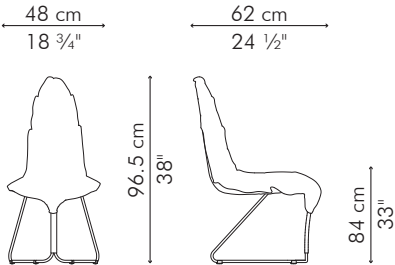

SOFA

INDOOR

- 25.5 kg / 56.5 lbs
- 45.5 kg / 100 lbs
- 2.18 m³

INDOOR velvet, polyurethane foam, wood and steel

Deep Green

SSG-G-7933

Royal Blue

SSG-RB-7933

Pebble Gray

SSG-PB-7933

Black

SSG-BL-7933

SIDE CHAIR

INDOOR

- 7 kg / 15.5 lbs
- 12.5 kg / 28 lbs
- 0.34 m³

INDOOR velvet, polyurethane foam, wood and steel