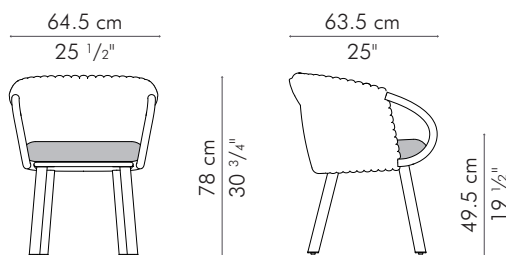

ARMCHAIR

INDOOR

-  10 kg / 22 lbs
-  15 kg / 33 lbs
-  0.35 m³
-  SEAT 0.60 m / 0.65 yds

INDOOR velvet, rattan, maple, steel

Ivory	CAKT-N-2530IV	Deep Green	CAKT-N-2530DP
Pebble Gray	CAKT-N-2530PG	Royal Blue	CAKT-N-2530RB
Chestnut	CAKT-N-2530CH	Black	CAKT-N-2530BL

ARMCHAIR, outdoor

OUTDOOR

	13.5 kg / 30 lbs
	20.5 kg / 45 lbs
	0.36 m ³
	SEAT 0.60 m / 0.65 yds

OUTDOOR fabric, polyethylene, aluminum

CAKT-AL-2530OD

Hampton Mid Grey

CAKT-HR-2530OD

Canvas Spa