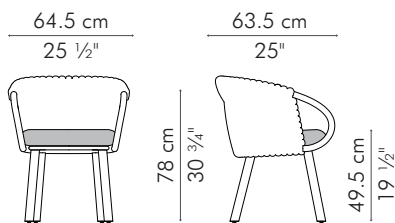

ARMCHAIR

INDOOR

-  10 kg / 22 lbs
-  15 kg / 33 lbs
-  0.35 m³
-  SEAT 0.60 m / 0.65 yds

INDOOR velvet, rattan, maple, steel

Ivory	CAKT-N-2530IV	Deep Green	CAKT-N-2530DP
Pebble Gray	CAKT-N-2530PG	Royal Blue	CAKT-N-2530RB
Chestnut	CAKT-N-2530CH	Black	CAKT-N-2530BL

ARMCHAIR, outdoor

OUTDOOR

	13.5 kg / 30 lbs
	20.5 kg / 45 lbs
	0.36 m ³
	SEAT 0.60 m / 0.65 yds

OUTDOOR fabric, polyethylene, aluminum

CAKT-AL-2530OD

Hampton Mid Grey

CAKT-HR-2530OD

Canvas Spa