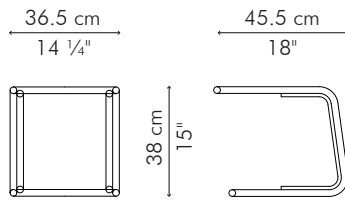

END TABLE

OUTDOOR

3.5 kg / 8 lbs

5.5 kg / 12 lbs

0.08 m³

2

OUTDOOR polyethylene, aluminum

Bronze

TEMM-BZ-1415OD

Silver

TEMM-S-1415OD

White

TEMM-W-1415OD