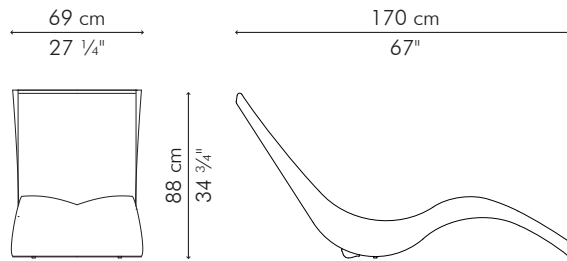

### OUTDOOR

-  8.5 kg / 19 lbs
-  32.5 kg / 72 lbs
-  1.22 m<sup>3</sup>
-  0.60 m / 0.65 yds
-  2

OUTDOOR polyethylene, aluminum

CLMM-BZ-2734OD-URF

 Sunbrella Taupe

CLMM-S-2734OD-URF

 Sunbrella Glacier

CLMM-W-2734OD-URF