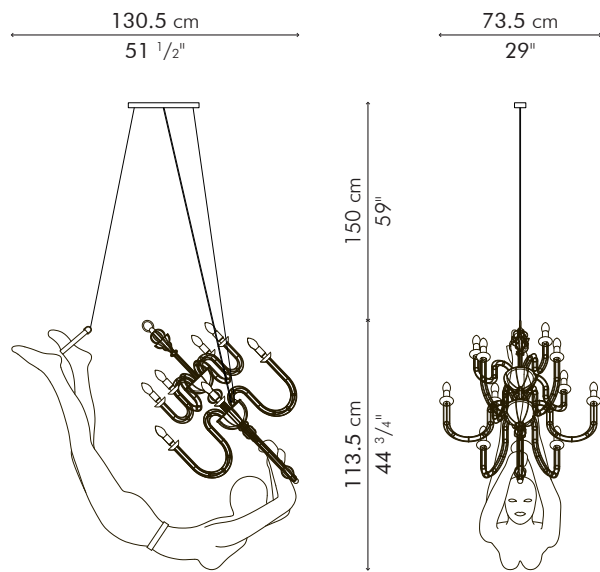

ACROBAT

INDOOR

 9.5 kg / 21 lbs

 40 kg / 88 lbs

 0.38 m³

10 x 40 watts

Surface mounted pre-wired lamp
E12 / E14
110V 60Hz / 230V 50Hz

INDOOR steel, brass

LHLB-CP-7844A

Copper

CHANDELIER

INDOOR

 10.5 kg / 23 lbs

 23 kg / 51 lbs

 1.04 m³

10 x 40 watts

Surface mounted pre-wired lamp
E12 / E14
110V 60Hz / 230V 50Hz

INDOOR steel, brass

LHLB-CP-5144C

Copper

TRAPEZE

INDOOR

 7 kg / 15 lbs

 15 kg / 33 lbs

 8.5 kg / 18.5 lbs

 25.5 kg / 55.5 lbs

 0.95 m³

18 watts/meter x 12 meters

Surface mounted pre-wired lamp
COB Flexible LED Strips with Bounding Wall
110V 60Hz / 230V 50Hz

INDOOR steel, brass

LLBH-CP-3564

Copper