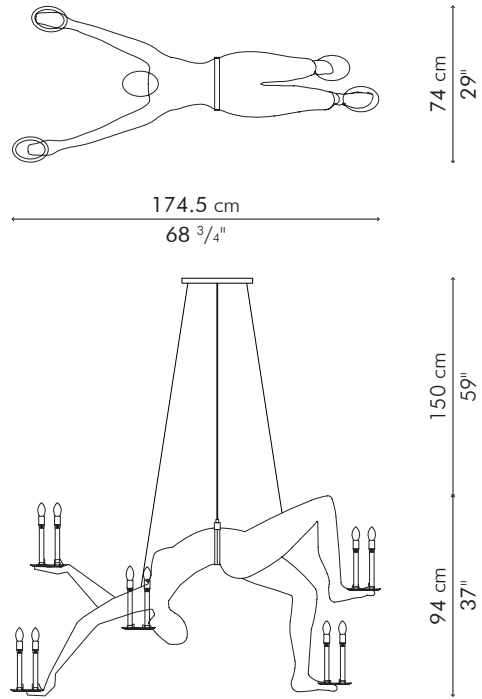

ACROBAT

INDOOR

 9.5 kg / 21 lbs

 40 kg / 88 lbs

 0.38 m³

10 x 40 watts

Surface mounted pre-wired lamp
E12 / E14
110V 60Hz / 230V 50Hz

INDOOR steel, brass

LHLB-CP-7844A

Copper

CHANDELIER

INDOOR

 10.5 kg / 23 lbs

 23 kg / 51 lbs

 1.04 m³

10 x 40 watts

 0.80 m³

2 x 40 watts

Surface mounted pre-wired lamp
E26 / E27
110V 60Hz / 230V 50Hz

INDOOR steel, brass, fiberglass reinforced polymer

LHLB-CP-4457T

Copper

HOOP

INDOOR

 8.5 kg / 18.5 lbs

 25.5 kg / 55.5 lbs

 0.95 m³

18 watts/meter x 12 meters

Surface mounted pre-wired lamp
COB Flexible LED Strips with Bounding Wall
110V 60Hz / 230V 50Hz

INDOOR steel, brass

LLBH-CP-3564

Copper