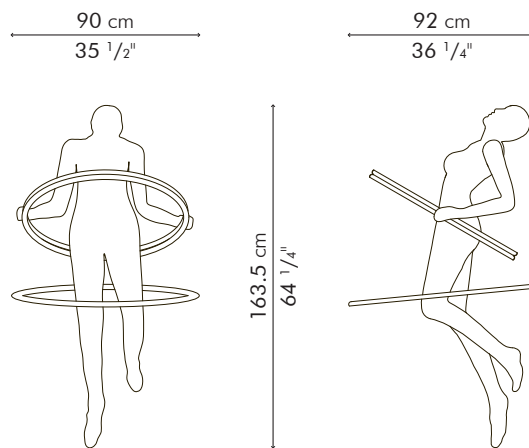

ACROBAT

INDOOR

 9.5 kg / 21 lbs

 40 kg / 88 lbs

 0.38 m³

10 x 40 watts

Surface mounted pre-wired lamp
E12 / E14
110V 60Hz / 230V 50Hz

INDOOR steel, brass

Surface mounted pre-wired lamp
E12 / E14
110V 60Hz / 230V 50Hz

INDOOR steel, brass

LHLB-CP-5144C

Copper

TRAPEZE

INDOOR

 7 kg / 15 lbs

 15 kg / 33 lbs

 0.80 m³

2 x 40 watts

Surface mounted pre-wired lamp
E26 / E27
110V 60Hz / 230V 50Hz

INDOOR steel, brass, fiberglass reinforced polymer

LHLB-CP-4457T

Copper

HOOP

INDOOR

 8.5 kg / 18.5 lbs

 25.5 kg / 55.5 lbs

 0.95 m³

18 watts/meter x 12 meters

Surface mounted pre-wired lamp
COB Flexible LED Strips with Bounding Wall
110V 60Hz / 230V 50Hz

INDOOR steel, brass

LLBH-CP-3564

Copper