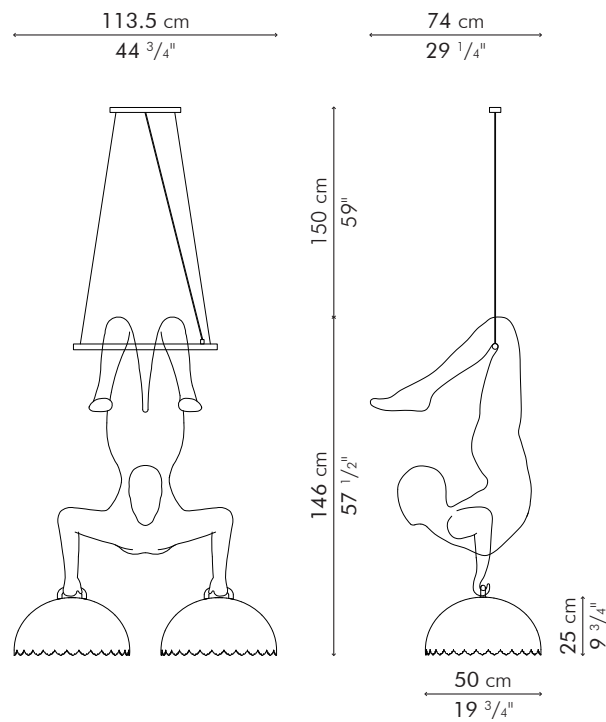

ACROBAT

INDOOR

 9.5 kg / 21 lbs

 40 kg / 88 lbs

 0.38 m³

10 x 40 watts

Surface mounted pre-wired lamp
E12 / E14
110V 60Hz / 230V 50Hz

INDOOR steel, brass

LHLB-CP-7844A

Copper

CHANDELIER

INDOOR

 10.5 kg / 23 lbs

 23 kg / 51 lbs

 1.04 m³

10 x 40 watts

Surface mounted pre-wired lamp
E12 / E14
110V 60Hz / 230V 50Hz

INDOOR steel, brass

LHLB-CP-5144C

Copper

TRAPEZE

INDOOR

 7 kg / 15 lbs

 15 kg / 33 lbs

 8.5 kg / 18.5 lbs

 25.5 kg / 55.5 lbs

 0.95 m³

18 watts/meter x 12 meters

Surface mounted pre-wired lamp
COB Flexible LED Strips with Bounding Wall
110V 60Hz / 230V 50Hz

INDOOR steel, brass

LLBH-CP-3564

Copper