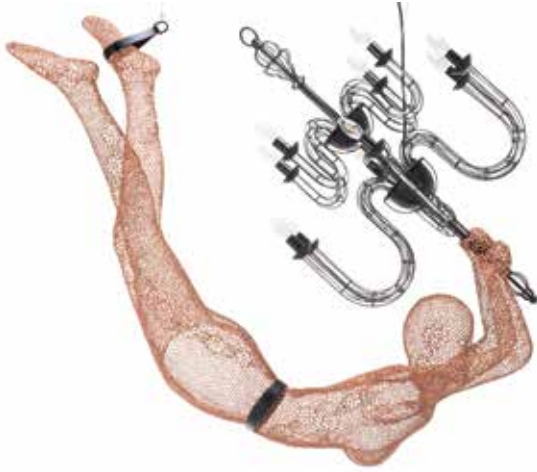

CHANDELIER

INDOOR

10.5 kg / 23 lbs

23 kg / 51 lbs

1.04 m³

10 x 40 watts

Surface mounted pre-wired lamp
E12 / E14
110V 60Hz / 230V 50Hz

INDOOR steel, brass

LHLB-CP-5144C

Copper