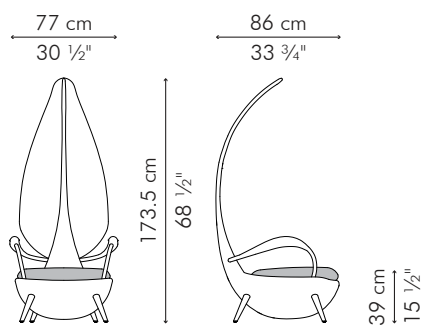

## SIDE CHAIR

### INDOOR

 11 kg / 24 lbs

 45 kg / 99 lbs

 1.14 m<sup>3</sup>

**INDOOR** microfiber, urethan foam, fiberglass reinforced polymer, wood, steel

Black

CSZZ-BL-2468

Lime Green

### INDOOR

 16 kg / 35 lbs

 16 kg / 35 lbs

 1.21 m<sup>3</sup>

**INDOOR** microfiber, urethan foam, fiberglass reinforced polymer, wood, steel

Black

CAEZZ-BL-3068

Lime Green