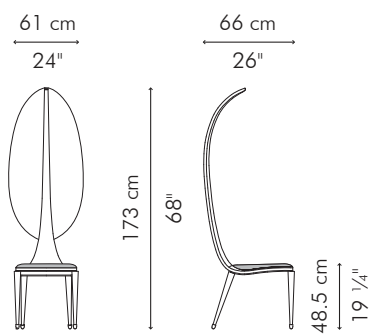

## SIDE CHAIR

### INDOOR

 11 kg / 24 lbs

 45 kg / 99 lbs

 1.14 m<sup>3</sup>

**INDOOR** microfiber, urethan foam, fiberglass reinforced polymer, wood, steel

Black

CSZZ-BL-2468

Lime Green

### INDOOR

 16 kg / 35 lbs

 16 kg / 35 lbs

 1.21 m<sup>3</sup>

**INDOOR** microfiber, urethan foam, fiberglass reinforced polymer, wood, steel

Black

CAEZZ-BL-3068

Lime Green