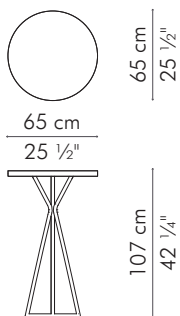

BAR TABLE, outdoor

OUTDOOR

 9.5 kg / 21 lbs

 17.5 kg / 38.5 lbs

 0.48 m³

OUTDOOR wood, metal

Pale Gray

TBKT-PG-1541OD