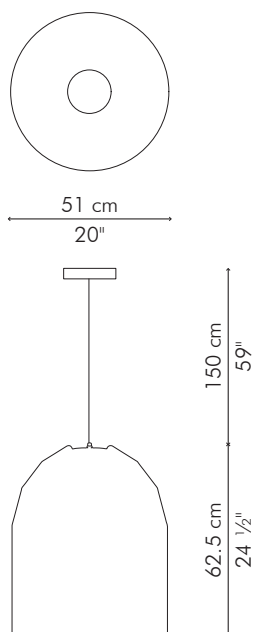

## HANGING LAMP, large

 5 kg / 11 lbs

 13 kg / 29 lbs

 0.323 m<sup>3</sup>

1 x 100 watts

Surface mounted pre-wired lamp

E26 / E27

110V 60Hz / 230V 50Hz

## HANGING LAMP, small

 3 kg / 7 lbs

 8.5 kg / 19 lbs

 0.216 m<sup>3</sup>

1 x 100 watts

Surface mounted pre-wired lamp

E26 / E27

110V 60Hz / 230V 50Hz