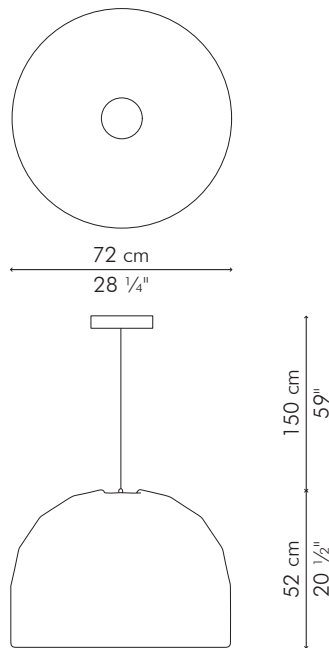

## HANGING LAMP, large

 5 kg / 11 lbs

 13 kg / 29 lbs

 0.323 m<sup>3</sup>

1 x 100 watts

Surface mounted pre-wired lamp

E26 / E27

110V 60Hz / 230V 50Hz

## HANGING LAMP, small

 3 kg / 7 lbs

 8.5 kg / 19 lbs

 0.216 m<sup>3</sup>

1 x 100 watts

Surface mounted pre-wired lamp

E26 / E27

110V 60Hz / 230V 50Hz