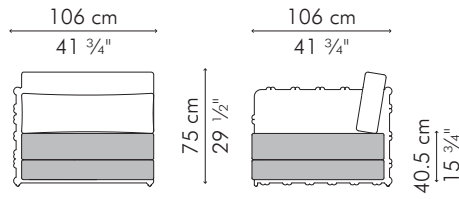

CORNER DAYBED

INDOOR

33 kg / 73 lbs

45 kg / 99 lbs

0.92 m³

BED / SEAT 7.15 m / 7.82 yds
 BACKREST 2.91 m / 3.19 yds
 PILLOW 1 pc 74 x 34 cm / 29" x 13"
 0.77 m / 0.84 yds

INDOOR polypropylene fabric, urethane foam, steel, stainless steel