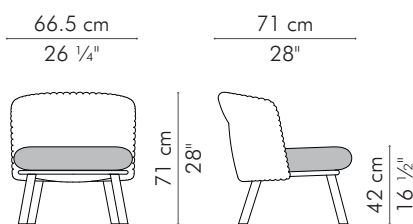

### INDOOR

|   |  |
|---|--|
|  | 10.5 kg / 23.5 lbs                                   |
|  | 15.5 kg / 34.5 lbs                                   |
|  | 0.38 m <sup>3</sup>                                  |
|  | SEAT 0.75 m / 0.85 yds<br>BACKREST 0.55 m / 0.60 yds |