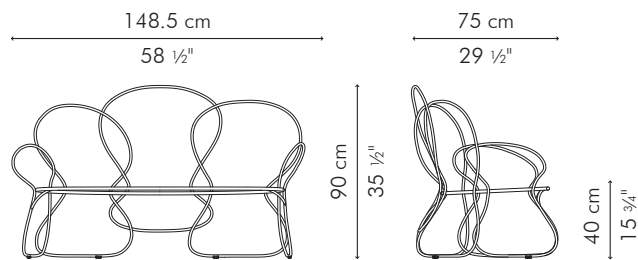

OUTDOOR

-  19 kg / 42 lbs
-  29.5 kg / 65 lbs
-  1.07 m³
-  1.50 m / 1.65 yds

OUTDOOR polyethylene, nylon, steel

LSTM-MCSM-5835OD-UF1

 Macaw

LSTM-MCSM-5835OD-UF2

 Mineral Blue

LSTM-PG-5835OD-UF