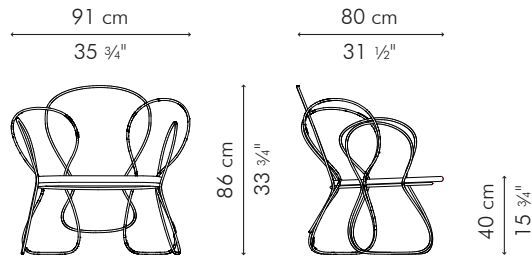

TRAME

KENETHCOBONPUE

EASY ARMCHAIR
LOVESEAT

designed by Federica Capitani

☼ polyethylene, nylon, steel

EASY ARMCHAIR

OUTDOOR

-  11 kg / 24 lbs
-  17 kg / 37.5 lbs
-  0.59 m³
-  0.75 m / 0.85 yds

OUTDOOR

-  19 kg / 42 lbs
-  29.5 kg / 65 lbs
-  1.07 m³
-  1.50 m / 1.65 yds

OUTDOOR polyethylene, nylon, steel

LSTM-MCSM-5835OD-UF1

 Macaw

LSTM-MCSM-5835OD-UF2

 Mineral Blue

LSTM-PG-5835OD-UF