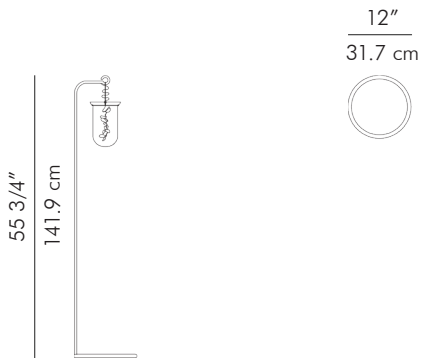

FIREFLY

FLOOR LAMP

by Kenneth Cobonpue

FIREFLY

FLOOR LAMP

by Kenneth Cobonpue

 3.00 kg (6.61 lbs)

 4.10 kg (9.04 lbs)

 0.16 m³

Portable pre-wired lamp
100-240 VAC 50/60 Hz
LED 0.48 watts

Fish scales
Clear amorphous glass
Powdercoated metal