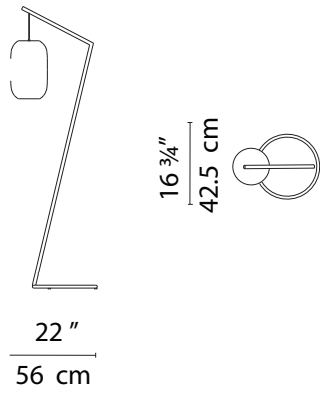

KAI-Z  
FLOOR LAMP

4.80 kg. (10.58 lbs.)

9.60 kg. (21.16 lbs.)

0.40 m<sup>3</sup>