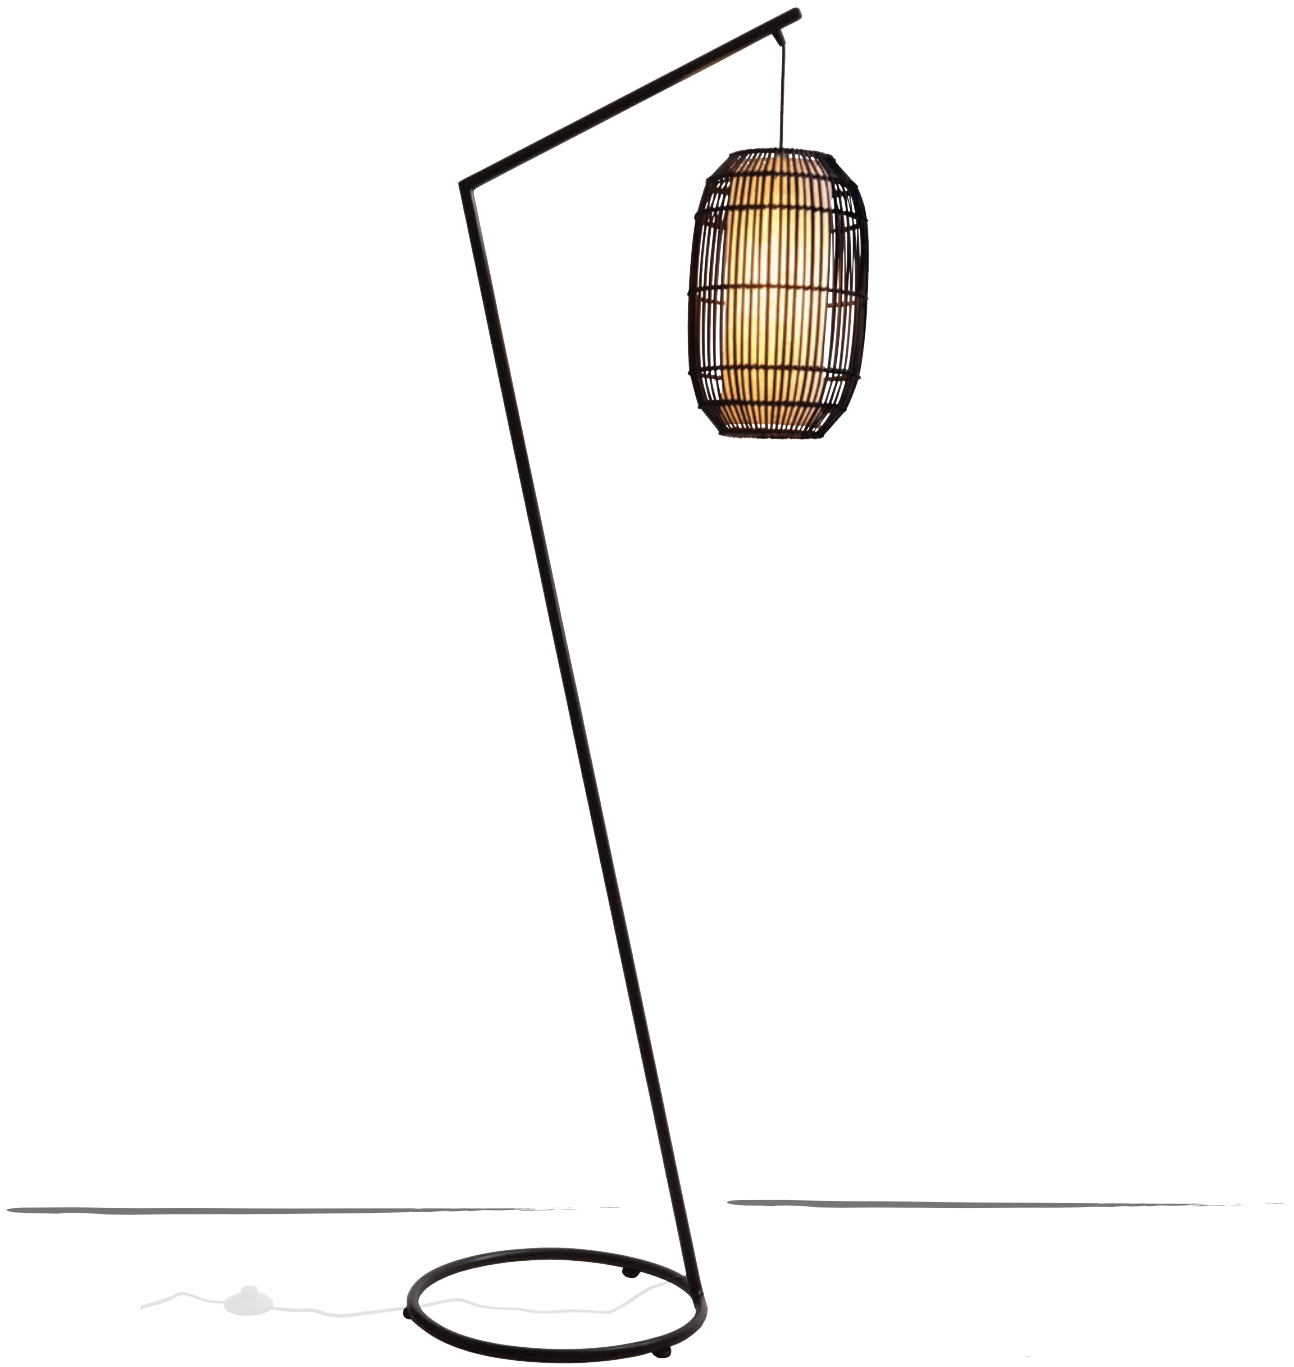

KAI-Z  
FLOOR LAMP

4.80 kg. (10.58 lbs.)

9.60 kg. (21.16 lbs.)

0.40 m<sup>3</sup>

#### LAMPING

Surface mounting pre-wired lamp

E26 / E27

120V 60Hz / 230V 50Hz

💡 1 x 100 watts

#### MATERIALS

Buri (palm leaf spines)

Hand made paper laminated mylar

Powdercoated Metal frame