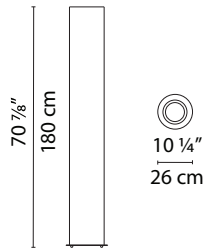

KAI-O
FLOOR LAMP SLIM

Large

 6.25 kg. (13.78 lbs.)

 8.60 kg. (18.96 lbs.)

 0.15 m³

Medium

 5.00 kg. (11.02 lbs.)

 7.00 kg. (15.43 lbs.)