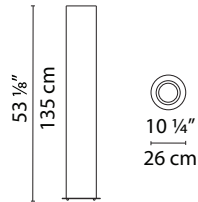

KAI-O
FLOOR LAMP SLIM

Large

 6.25 kg. (13.78 lbs.)

 8.60 kg. (18.96 lbs.)

 0.15 m³

Medium

 5.00 kg. (11.02 lbs.)

 7.00 kg. (15.43 lbs.)