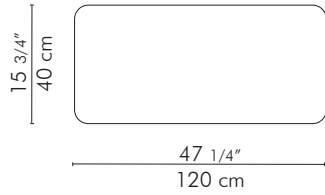

GEISHA
SQUARE | PILLOW
HANGING LAMP

Square

Pillow, Large

Pillow, Medium

	2.50 kg (5.51 lbs.)	5.10 kg (11.24 lbs.)	3.60 kg (7.72 lbs.)
	4.09 kg (9.02 lbs.)	8.10 kg (17.86 lbs.)	6.00 kg (13.23 lbs.)
	0.122653	0.312912	0.171312