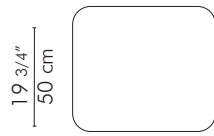

GEISHA
SQUARE | PILLOW
HANGING LAMP

Square

Pillow, Large

Pillow, Medium

	2.50 kg (5.51 lbs.)	5.10 kg (11.24 lbs.)	3.60 kg (7.72 lbs.)
	4.09 kg (9.02 lbs.)	8.10 kg (17.86 lbs.)	6.00 kg (13.23 lbs.)
	0.122653	0.312912	0.171312