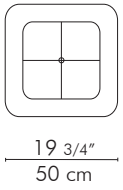

GEISHA
SQUARE | PILLOW
HANGING LAMP

Square

Pillow, Large

Pillow, Medium

	2.50 kg (5.51 lbs.)	5.10 kg (11.24 lbs.)	3.60 kg (7.72 lbs.)
	4.09 kg (9.02 lbs.)	8.10 kg (17.86 lbs.)	6.00 kg (13.23 lbs.)
	0.122653	0.312912	0.171312