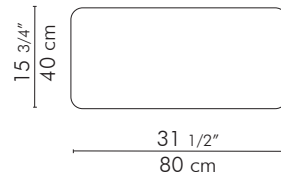

GEISHA
SQUARE | PILLOW
HANGING LAMP

Square

Pillow, Large

Pillow, Medium

	2.50 kg (5.51 lbs.)	5.10 kg (11.24 lbs.)	3.60 kg (7.72 lbs.)
	4.09 kg (9.02 lbs.)	8.10 kg (17.86 lbs.)	6.00 kg (13.23 lbs.)
	0.122653	0.312912	0.171312