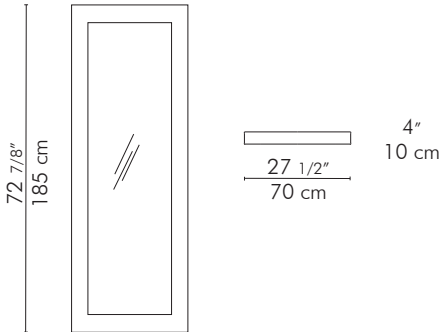

C-U C-ME
RECTANGULAR | SQUARE MIRROR

Rectangular Mirror

Square Mirror

13.35 kg (29.43 lbs.)

4.65 kg (10.25 lbs.)

15.20 kg (33.51 lbs.)

6.25 kg (13.77 lbs.)

0.188031

0.052416

MIRROR SIZE

49.8 cm W x 164.8 cm H x 6 mm thickness
(19 3/4" x 64 7/8" x 1/4")

39.8 cm W 39.8 cm H x 6mm thickness
(15 1/2" x 15 1/2" x 1/4")

MATERIALS

salago pulp fiber,
powder coated metal frame,
mirror glass