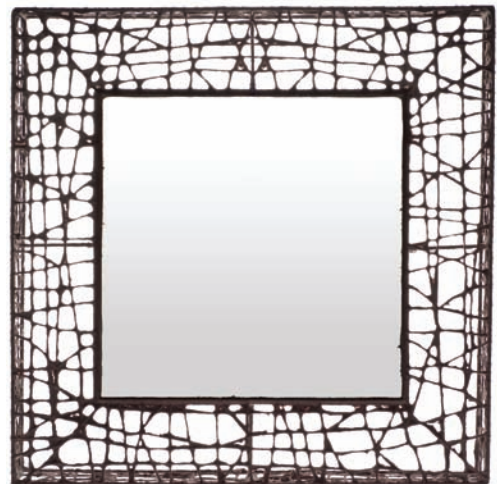

C-U C-ME
RECTANGULAR | SQUARE MIRROR

Rectangular Mirror

Square Mirror

13.35 kg (29.43 lbs.)

4.65 kg (10.25 lbs.)

15.20 kg (33.51 lbs.)

6.25 kg (13.77 lbs.)

0.188031

0.052416

MIRROR SIZE

49.8 cm W x 164.8 cm H x 6 mm thickness
(19 3/4" x 64 7/8" x 1/4")

39.8 cm W 39.8 cm H x 6mm thickness
(15 1/2" x 15 1/2" x 1/4")

MATERIALS

salago pulp fiber,
powder coated metal frame,
mirror glass