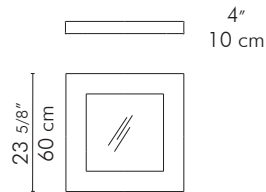

C-U C-ME
RECTANGULAR | SQUARE MIRROR

Rectangular Mirror

Square Mirror

13.35 kg (29.43 lbs.)

4.65 kg (10.25 lbs.)

15.20 kg (33.51 lbs.)

6.25 kg (13.77 lbs.)

0.188031

0.052416

MIRROR SIZE

49.8 cm W x 164.8 cm H x 6 mm thickness
(19 3/4" x 64 7/8" x 1/4")

39.8 cm W 39.8 cm H x 6mm thickness
(15 1/2" x 15 1/2" x 1/4")

MATERIALS

salago pulp fiber,
powder coated metal frame,
mirror glass