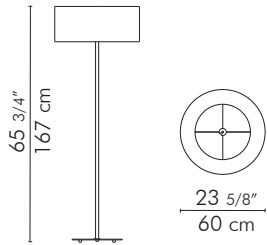

C-U C-ME

FLOOR | HANGING LAMP

Floor

Hanging

7.30 kg (16.09 lbs.)

1.45 kg (3.20 lbs.)

10.60 kg (23.37 lbs.)

3.00 kg (6.61 lbs.)