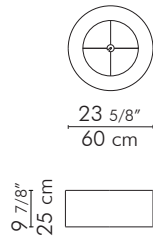

C-U C-ME

FLOOR | HANGING LAMP

Floor

Hanging

7.30 kg (16.09 lbs.)

1.45 kg (3.20 lbs.)

10.60 kg (23.37 lbs.)

3.00 kg (6.61 lbs.)