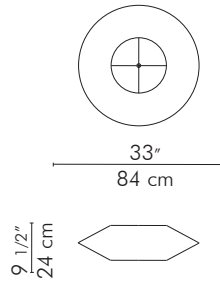

C-U C-ME

DISC | TRIPOD LAMP

Large

Medium

Small

3.80 kg (8.38 lbs.)

2.67 kg (5.89 lbs.)

1.25 kg (2.76 lbs.)

6.30 kg (13.89 lbs.)

5.50 kg (12.12 lbs.)

4.10 kg (9.04 lbs.)

0.12811

0.096236

0.234639

2

2