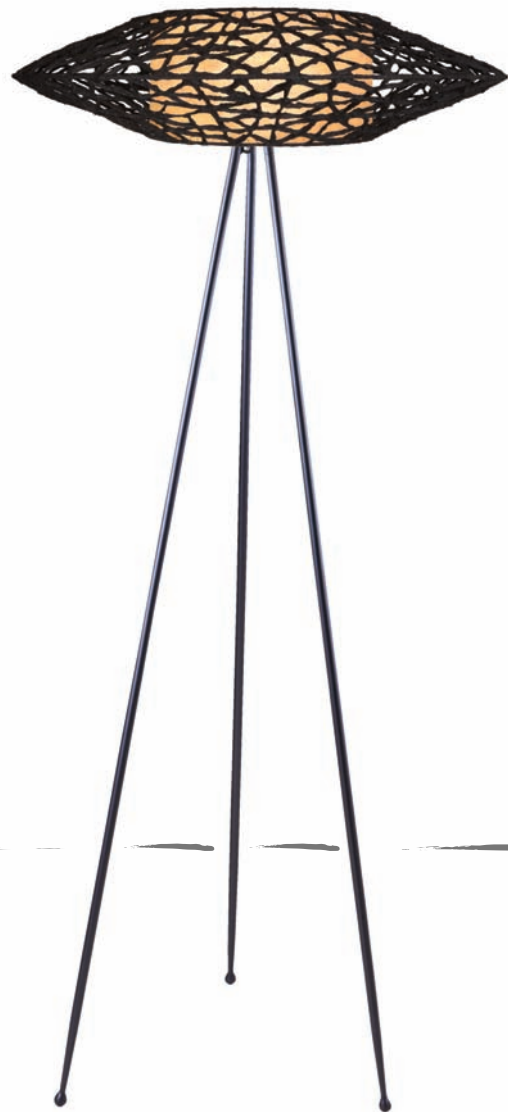

C-U C-ME

DISC | TRIPOD LAMP

Large

Medium

Small

3.80 kg (8.38 lbs.)

2.67 kg (5.89 lbs.)

1.25 kg (2.76 lbs.)

6.30 kg (13.89 lbs.)

5.50 kg (12.12 lbs.)

4.10 kg (9.04 lbs.)

0.12811

0.096236

0.234639

2

2

salago pulp fiber, powder coated metal frame,
hand made paper laminated mylar

DESIGNER

Kenneth Cobonpue

FINISHES

BROWN

CREAM