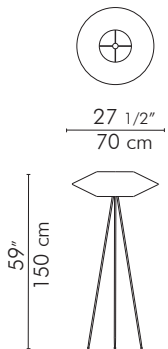

C-U C-ME

DISC | TRIPOD LAMP

Large

Medium

Small

3.80 kg (8.38 lbs.)

2.67 kg (5.89 lbs.)

1.25 kg (2.76 lbs.)

6.30 kg (13.89 lbs.)

5.50 kg (12.12 lbs.)

4.10 kg (9.04 lbs.)

0.12811

0.096236

0.234639

2

2