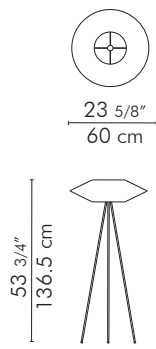

C-U C-ME

DISC | TRIPOD LAMP

Large

Medium

Small

3.80 kg (8.38 lbs.)

2.67 kg (5.89 lbs.)

1.25 kg (2.76 lbs.)

6.30 kg (13.89 lbs.)

5.50 kg (12.12 lbs.)

4.10 kg (9.04 lbs.)

0.12811

0.096236

0.234639

2

2