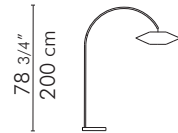

C-U C-ME
ARC LAMP

Large

30.60 kg (64.46 lbs.)

34.00 kg (74.96 lbs.)

0.219653

2

Medium

18.60 kg (41.00 lbs.)