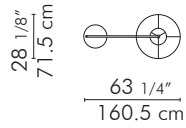

C-U C-ME
ARC LAMP

Large

30.60 kg (64.46 lbs.)

34.00 kg (74.96 lbs.)

0.219653

2

Medium

18.60 kg (41.00 lbs.)