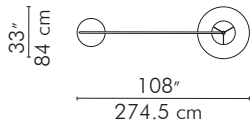

C-U C-ME
ARC LAMP

Large

30.60 kg (64.46 lbs.)

34.00 kg (74.96 lbs.)

0.219653

2

Medium

18.60 kg (41.00 lbs.)