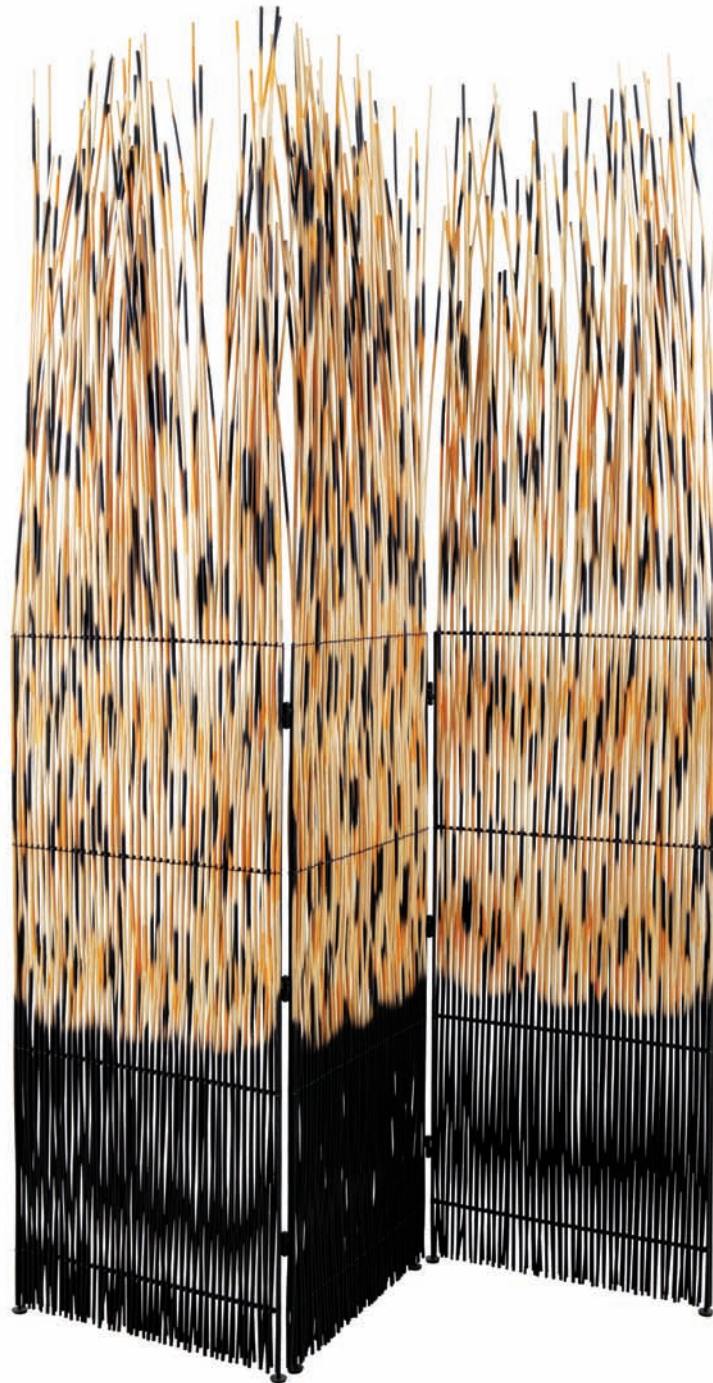

BIBA SCREEN

Large

Medium

8.70 kg (19.18 lbs.)

7.00 kg (15.43 lbs.)

11.20 kg (24.69 lbs.)

9.50 kg (20.94 lbs.)

0.086496

0.073776

MATERIALS

rattan vines , powder coated metal frame

DESIGNER

Kenneth Cobonpue

FINISHES