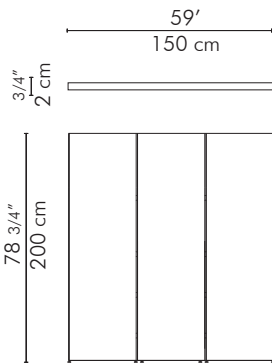

BIBA SCREEN

Large

Medium

8.70 kg (19.18 lbs.)

7.00 kg (15.43 lbs.)

11.20 kg (24.69 lbs.)

9.50 kg (20.94 lbs.)

0.086496