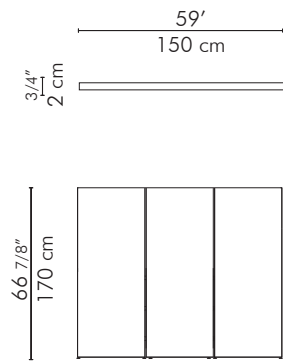

BIBA SCREEN

Large

Medium

8.70 kg (19.18 lbs.)

7.00 kg (15.43 lbs.)

11.20 kg (24.69 lbs.)

9.50 kg (20.94 lbs.)

0.086496