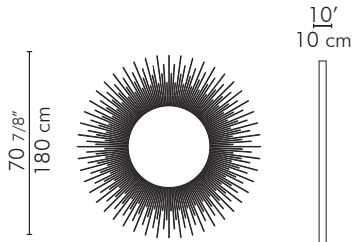

BIBA
MIRROR

Large

Small

 8.70 kg (19.18 lbs.)

4.50 kg (9.92 lbs.)

 16 kg (35.27 lbs.)

8 kg (17.64 lbs.)

 0.444925

0.13689

MIRROR SIZE

50 cm dia. x 6 mm thickness
(19 3/4" x 1/4")

39 cm dia. x 6mm thickness
(15.4" x 1/4")

MATERIALS

rattan vines, powder coated metal frame,
mirror glass

DESIGNER

Kenneth Cobonpue