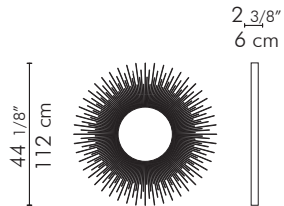

BIBA
MIRROR

Large

Small

 8.70 kg (19.18 lbs.)

4.50 kg (9.92 lbs.)

 16 kg (35.27 lbs.)

8 kg (17.64 lbs.)

 0.444925

0.13689

MIRROR SIZE

50 cm dia. x 6 mm thickness
(19 3/4" x 1/4")

39 cm dia. x 6mm thickness
(15.4" x 1/4")

MATERIALS

rattan vines, powder coated metal frame,
mirror glass

DESIGNER

Kenneth Cobonpue