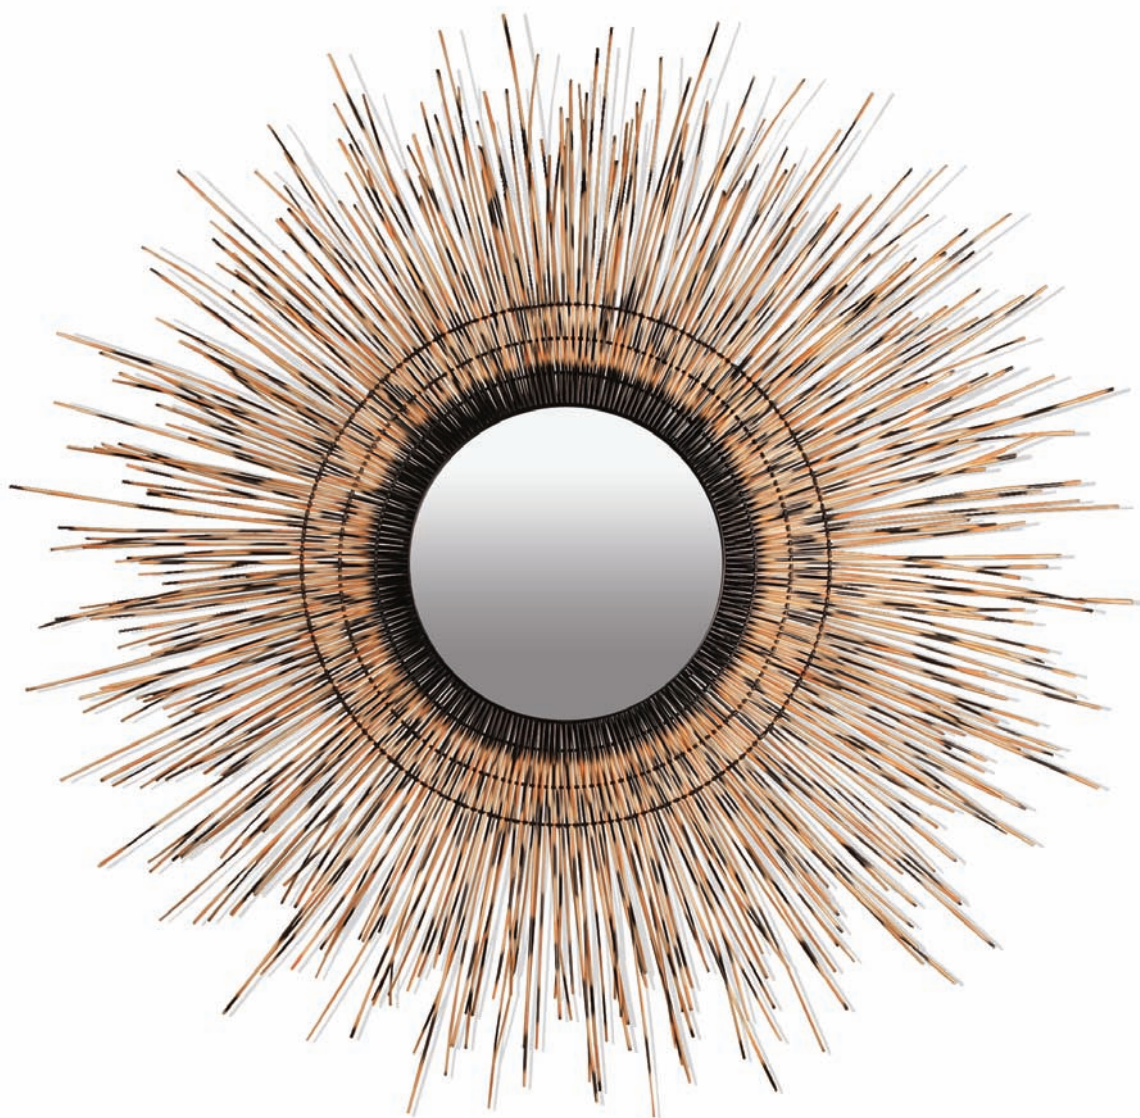

BIBA
MIRROR

Large

Small

 8.70 kg (19.18 lbs.)

4.50 kg (9.92 lbs.)

 16 kg (35.27 lbs.)

8 kg (17.64 lbs.)

 0.444925

0.13689

MIRROR SIZE

50 cm dia. x 6 mm thickness
(19 3/4" x 1/4")

39 cm dia. x 6mm thickness
(15.4" x 1/4")

MATERIALS

rattan vines, powder coated metal frame,
mirror glass

DESIGNER

Kenneth Cobonpue