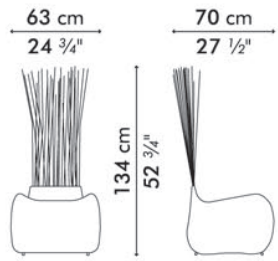

## EASY CHAIRS

🏠 rattan, nylon twine, steel

⚙️ pvc, nylon twine, steel

## Easy Chair

	INDOOR	OUTDOOR
	13 kg / 29 lbs	18 kg / 40 lbs
	0.77 m <sup>3</sup>	0.77 m <sup>3</sup>
	2	

**INDOOR** rattan, nylon twine, steel

**OUTDOOR** pvc, nylon twine, steel