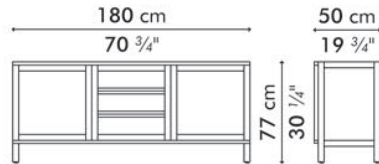

SUZY WONG

KENETHCOBONPUE

CABINET
BUFFET CABINET

🏠 lampakanai, rattan and walnut wood or
abaca, rattan and lauan wood

SUZY WONG

Cabinet

Interior

 41 kg / 90 lbs

 0.98 m³

Buffet Cabinet

Interior

 42 kg / 93 lbs

 0.88 m³

INDOOR lampakanai, rattan and walnut wood or abaca, rattan and lauan wood

natural

dark brown