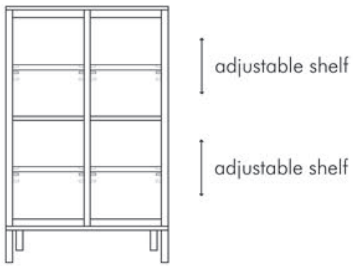

SUZY WONG

KENETHCOBONPUE

CABINET
BUFFET CABINET

🏠 lampakanai, rattan and walnut wood or
abaca, rattan and lauan wood

SUZY WONG

Cabinet

Interior

 41 kg / 90 lbs

 0.98 m³

Buffet Cabinet

Interior

 42 kg / 93 lbs

 0.88 m³

INDOOR lampakanai, rattan and walnut wood or abaca, rattan and lauan wood

natural

dark brown