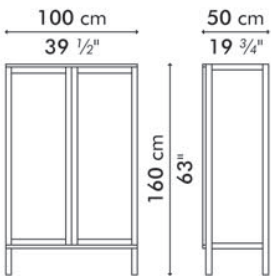

SUZY WONG

KENETHCOBONPUE

CABINET
BUFFET CABINET

🏠 lampakanai, rattan and walnut wood or
abaca, rattan and lauan wood

SUZY WONG

Cabinet

Interior

 41 kg / 90 lbs

 0.98 m³

Buffet Cabinet

Interior

 42 kg / 93 lbs

 0.88 m³

INDOOR lampakanai, rattan and walnut wood or abaca, rattan and lauan wood

natural

dark brown