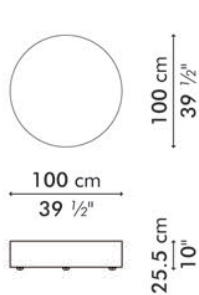

PIROUETTE

KENETHCOBONPUE

COFFEE TABLE
END TABLE

🏠 hand carved HDF (high-density fiberboard)

PIROUETTE

Coffee Table

large

medium

LARGE

28 kg / 62 lbs

0.48 m³

MEDIUM

20 kg / 44 lbs

0.34 m³

End Tables

medium

small

MEDIUM

7 kg / 16 lbs

0.12 m³

SMALL

5 kg / 11 lbs

0.08 m³

INDOOR hand carved fiberboard HDF (high-density fiberboard)