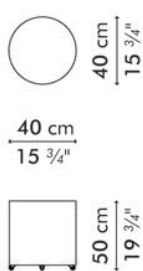

LARGE

28 kg / 62 lbs

0.48 m³

MEDIUM

20 kg / 44 lbs

0.34 m³

End Tables

medium

small

MEDIUM

7 kg / 16 lbs

0.12 m³

SMALL

5 kg / 11 lbs

0.08 m³

INDOOR hand carved fiberboard HDF (high-density fiberboard)