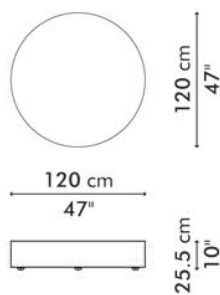

PIROUETTE

Coffee Table

large

medium

LARGE

28 kg / 62 lbs

0.48 m³

MEDIUM

20 kg / 44 lbs

0.34 m³

End Tables

medium

small

MEDIUM

7 kg / 16 lbs

0.12 m³

SMALL

5 kg / 11 lbs

0.08 m³

INDOOR hand carved fiberboard HDF (high-density fiberboard)

white