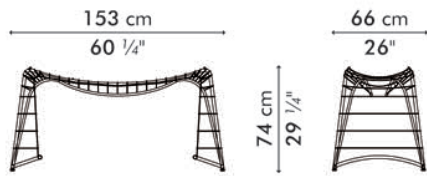

PIGALLE

KENETHCOBONPUE

RECTANGULAR DINING TABLE

🏠 abaca, nylon twine, steel

⚙️ polyethylene fiber, nylon twine, steel

PIGALLE

Rectangular Dining Table

6 seater

Standard glass size:
100 cm D x 200 cm W x 12 mm thickness
(39 1/2" x 78 3/4" x 1/2"), pencil edge

	INDOOR	OUTDOOR	GLASS
	14 kg / 31 lbs	16 kg / 35 lbs	56.5 kg / 125 lbs
	0.82 m ³	0.82 m ³	0.40 m ³

INDOOR abaca, nylon twine, steel