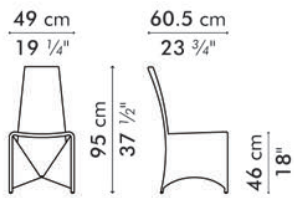

PIGALLE

KENETHCOBONPUE

SIDE CHAIR
BARSTOOL

- 🏠 abaca, nylon twine, steel
- ⚙️ polyethylene fiber, nylon twine, steel

PIGALLE

Side Chair

	INDOOR	OUTDOOR
	7 kg / 16 lbs	8.5 kg / 19 lbs
	0.41 m ³	0.41 m ³
	0.55 m / 0.60 yds	
	2	

Barstool

	INDOOR	OUTDOOR
	6 kg / 13 lbs	7.5 kg / 17 lbs
	0.13 m ³	0.13 m ³

INDOOR abaca, nylon twine, steel

natural brown

OUTDOOR polyethylene fiber, nylon twine, steel

natural brown