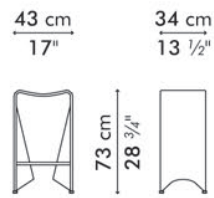

PIGALLE

KENETHCOBONPUE

SIDE CHAIR
BARSTOOL

- 🏠 abaca, nylon twine, steel
- ⚙️ polyethylene fiber, nylon twine, steel

PIGALLE

Side Chair

	INDOOR	OUTDOOR
	7 kg / 16 lbs	8.5 kg / 19 lbs
	0.41 m ³	0.41 m ³
	0.55 m / 0.60 yds	
	2	

Barstool

	INDOOR	OUTDOOR
	6 kg / 13 lbs	7.5 kg / 17 lbs
	0.13 m ³	0.13 m ³

INDOOR abaca, nylon twine, steel

natural brown

OUTDOOR polyethylene fiber, nylon twine, steel

natural brown