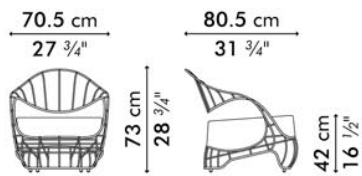

# MANOLO

KENETHCOBONPUE

EASY ARMCHAIR

🏠 rattan, nylon twine, steel

⚙️ polyethylene fiber, nylon twine, steel

# MANOLO

Easy Armchair

	INDOOR	OUTDOOR
	13 kg / 29 lbs	14 kg / 31 lbs
	17 kg / 38 lbs	18 kg / 40 lbs
	0.45 m <sup>3</sup>	0.45 m <sup>3</sup>
	SEAT 1.30 m / 1.45 yds	

# Ottoman

	INDOOR	OUTDOOR
	6.5 kg / 14 lbs	7.5 kg / 17 lbs
	8.5 kg / 19 lbs	9.5 kg / 21 lbs
	0.10 m <sup>3</sup>	0.10 m <sup>3</sup>
	SEAT 0.90 m / 1.00 yds	

**INDOOR** rattan, nylon twine, steel

whitewash