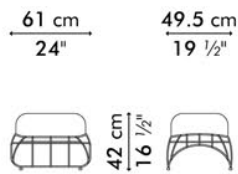

# MANOLO

Easy Armchair

	INDOOR	OUTDOOR
	13 kg / 29 lbs	14 kg / 31 lbs
	17 kg / 38 lbs	18 kg / 40 lbs
	0.45 m <sup>3</sup>	0.45 m <sup>3</sup>
	SEAT 1.30 m / 1.45 yds	

# Ottoman

	INDOOR	OUTDOOR
	6.5 kg / 14 lbs	7.5 kg / 17 lbs
	8.5 kg / 19 lbs	9.5 kg / 21 lbs
	0.10 m <sup>3</sup>	0.10 m <sup>3</sup>
	SEAT 0.90 m / 1.00 yds	

**INDOOR** rattan, nylon twine, steel

whitewash