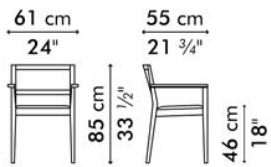

KAWAYAN

KENETHCOBONPUE

SIDE CHAIR
ARMCHAIR

🏠 rattan, oak or lauan wood

KAWAYAN

Armchair

- 7.5 kg / 17 lbs
- 10.5 kg / 23 lbs
- 0.32 m³
- 0.60 m / 0.65 yds

Side Chair

- 7 kg / 16 lbs
- 19 kg / 42 lbs
- 0.35 m³
- 0.50 m / 0.55 yds
- 2

INDOOR rattan, oak or lauan wood

dark brown