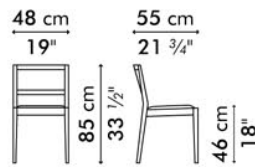

KAWAYAN

KENETHCOBONPUE

SIDE CHAIR
ARMCHAIR

🏠 rattan, oak or lauan wood

KAWAYAN

Armchair

- 7.5 kg / 17 lbs
- 10.5 kg / 23 lbs
- 0.32 m³
- 0.60 m / 0.65 yds

Side Chair

- 7 kg / 16 lbs
- 19 kg / 42 lbs
- 0.35 m³
- 0.50 m / 0.55 yds
- 2

INDOOR rattan, oak or lauan wood

dark brown