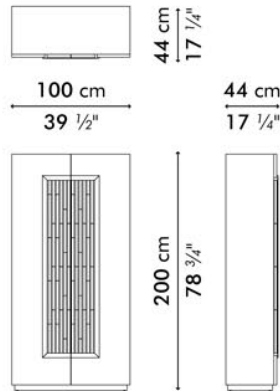

KAWAYAN

KENETHCOBONPUE

BUFFET CABINET
CABINET

🏠 oak wood, rattan poles

KAWAYAN
Buffet Cabinet

-  54 kg / 119 lbs
-  86.5 kg / 191 lbs
-  1.24 m³

Cabinet

-  86 kg / 190 lbs
-  126 kg / 278 lbs
-  1.89 m³