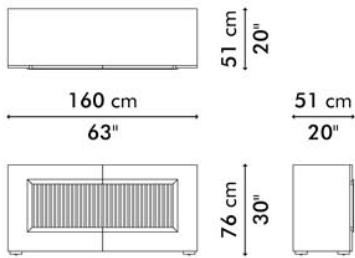

KAWAYAN

KENETHCOBONPUE

BUFFET CABINET
CABINET

🏠 oak wood, rattan poles

KAWAYAN
Buffet Cabinet

-  54 kg / 119 lbs
-  86.5 kg / 191 lbs
-  1.24 m³

Cabinet

-  86 kg / 190 lbs
-  126 kg / 278 lbs
-  1.89 m³