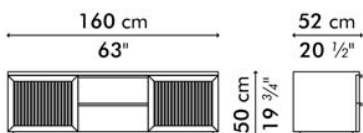

KAWAYAN

KENETHCOBONPUE

BOOKSHELF, SMALL
ENTERTAINMENT CONSOLE

🏠 oak wood, rattan poles

KAWAYAN

Entertainment Console

Standard glass size:

REGULAR 40.5 cm D x 58.5 cm W x 6 mm thickness
(16" D x 23" W x 1/4"), clear glass

Interior

regular

small

REGULAR

SMALL

66 kg / 146 lbs

44 kg / 97 lbs

103 kg / 227 lbs

25 kg / 55 lbs

1.30 m³

0.54 m³, 1/4

2 boxes

Bookshelf, small

26 kg / 57 lbs

31 kg / 68 lbs

0.49 m³