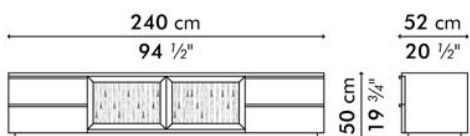

KAWAYAN

KENETHCOBONPUE

BOOKSHELF, SMALL
ENTERTAINMENT CONSOLE

🏠 oak wood, rattan poles

KAWAYAN

Entertainment Console

Standard glass size:

REGULAR 40.5 cm D x 58.5 cm W x 6 mm thickness
(16" D x 23" W x 1/4"), clear glass

Interior

regular

small

REGULAR

SMALL

66 kg / 146 lbs

44 kg / 97 lbs

103 kg / 227 lbs

25 kg / 55 lbs

1.30 m³

0.54 m³, 1/4

2 boxes

Bookshelf, small

26 kg / 57 lbs

31 kg / 68 lbs

0.49 m³