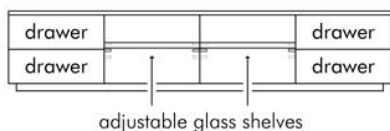

KAWAYAN

KENETHCOBONPUE

BOOKSHELF, SMALL
ENTERTAINMENT CONSOLE

🏠 oak wood, rattan poles

KAWAYAN

Entertainment Console

Standard glass size:

REGULAR 40.5 cm D x 58.5 cm W x 6 mm thickness
(16" D x 23" W x 1/4"), clear glass

Interior

regular

small

REGULAR

SMALL

66 kg / 146 lbs

44 kg / 97 lbs

103 kg / 227 lbs