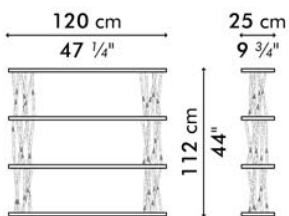

KAWAYAN

KENETHCOBONPUE

BOOKSHELF, SMALL
ENTERTAINMENT CONSOLE

🏠 oak wood, rattan poles

KAWAYAN

Entertainment Console

Standard glass size:

REGULAR 40.5 cm D x 58.5 cm W x 6 mm thickness
(16" D x 23" W x 1/4"), clear glass

Interior

regular

small

REGULAR

SMALL

66 kg / 146 lbs

44 kg / 97 lbs

103 kg / 227 lbs

25 kg / 55 lbs

1.30 m³

0.54 m³, 1/4

2 boxes

Bookshelf, small

26 kg / 57 lbs

31 kg / 68 lbs

0.49 m³