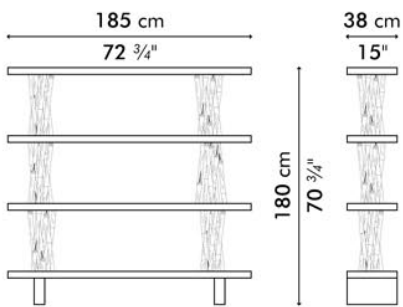

KAWAYAN

KENETHCOBONPUE

BOOKSHELF

🏠 oak wood, rattan poles

KAWAYAN

Bookshelf, large

| | TOP | BOTTOM |
|--|---------------------------|---------------------------|
| | 32 kg / 71 lbs | 14 kg / 31 lbs |
| | 37 kg / 82 lbs | 17 kg / 38 lbs |
| | 1.03 m ³ , 1/4 | 0.71 m ³ , 1/4 |
| | 2 boxes | |

Bookshelf, medium

| | |
|--|---------------------|
| | 32 kg / 71 lbs |
| | 37 kg / 82 lbs |
| | 0.79 m ³ |

INDOOR oak wood, rattan poles

dark brown