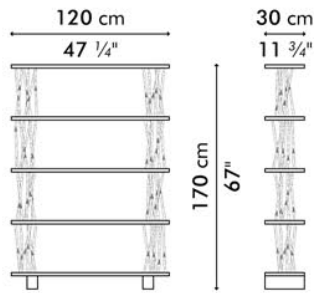

KAWAYAN

KENETHCOBONPUE

BOOKSHELF

🏠 oak wood, rattan poles

KAWAYAN

Bookshelf, large

| | TOP | BOTTOM |
|--|---------------------------|---------------------------|
| | 32 kg / 71 lbs | 14 kg / 31 lbs |
| | 37 kg / 82 lbs | 17 kg / 38 lbs |
| | 1.03 m ³ , 1/4 | 0.71 m ³ , 1/4 |
| | 2 boxes | |

Bookshelf, medium

| | |
|--|---------------------|
| | 32 kg / 71 lbs |
| | 37 kg / 82 lbs |
| | 0.79 m ³ |

INDOOR oak wood, rattan poles

dark brown