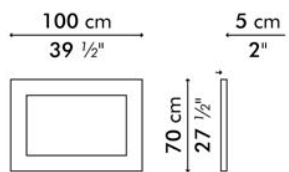

KABUKI

KENETHCOBONPUE

MIRROR FRAME
NITE TABLE

🏠 hand carved HDF (high-density fiberboard)

KABUKI

Mirror Frame

Standard glass size:
44 cm D x 74 cm W x 5 mm thickness
(17 1/4" D x 29 1/4" W x 1/5"), mirror glass

 7.5 kg / 17 lbs

 10 kg / 22 lbs

 0.07 m³

Nite Table

right

left

Interior

 18 kg / 40 lbs